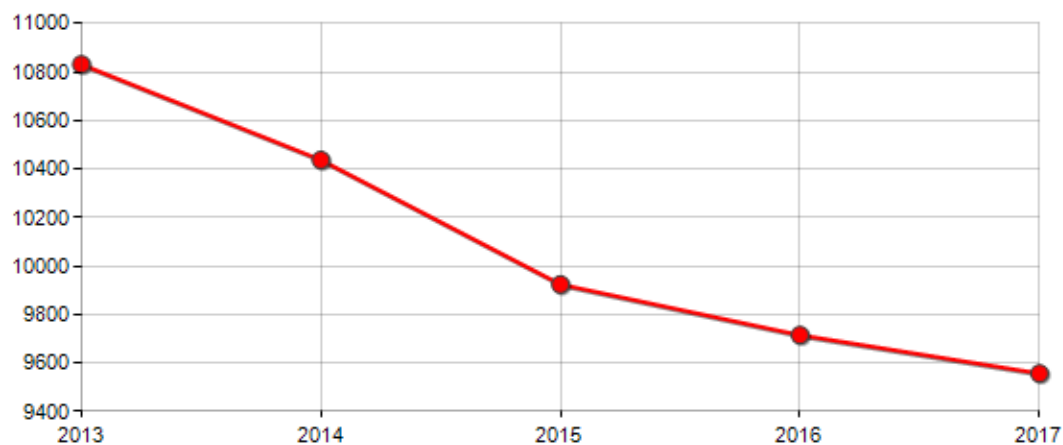

Resident population and its related trend since 2017, balance of nature and migratory balance, birth rate, death rate, growth rate and migration rate in **Municipality of KARKAMIS**

INHABITANTS TREND

Year	Inhabitants (N.)	Variation % on previous year
2013	10,832	-
2014	10,438	-3.64
2015	9,925	-4.91
2016	9,716	-2.11
2017	9,558	-1.63

Average annual variation (2012/2017): +0.00

Average annual variation (2014/2017): +0.00

INHABITANTS TREND

△ Balance of nature = Births - Deaths

△ Migration balance = Registered - Deleted

△ Total balance = Balance of nature + Migration balance

△ Birth rate = (Births / average Inhabitants) * 1,000

△ Death rate = (Deaths / average Inhabitants) * 1,000

△ Migration rate = (Migration balance / average Inhabitants) * 1,000

△ Growth rate = Birth rate - Death rate + Migration rate