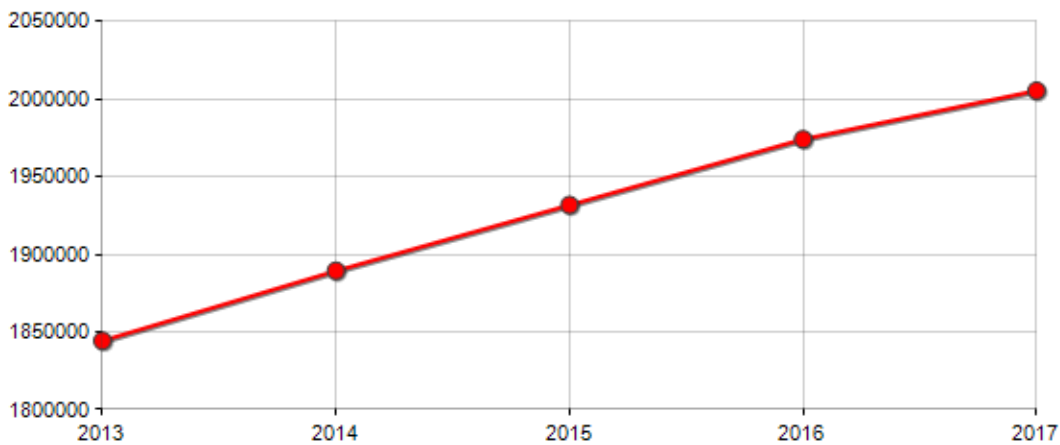

Resident population and its related trend since 2017, balance of nature and migratory balance, birth rate, death rate, growth rate and migration rate in **Province of GAZIANTEP**

INHABITANTS TREND

Year	Inhabitants (N.)	Variation % on previous year
2013	1,844,438	-
2014	1,889,466	+2.44
2015	1,931,836	+2.24
2016	1,974,244	+2.20
2017	2,005,515	+1.58

Average annual variation (2012/2017): +0.00

Average annual variation (2014/2017): +0.00

INHABITANTS TREND

△ Balance of nature = Births - Deaths

△ Migration balance = Registered - Deleted

△ Total balance = Balance of nature + Migration balance

△ Birth rate = (Births / average Inhabitants) * 1,000

△ Death rate = (Deaths / average Inhabitants) * 1,000

△ Migration rate = (Migration balance / average Inhabitants) * 1,000

△ Growth rate = Birth rate - Death rate + Migration rate