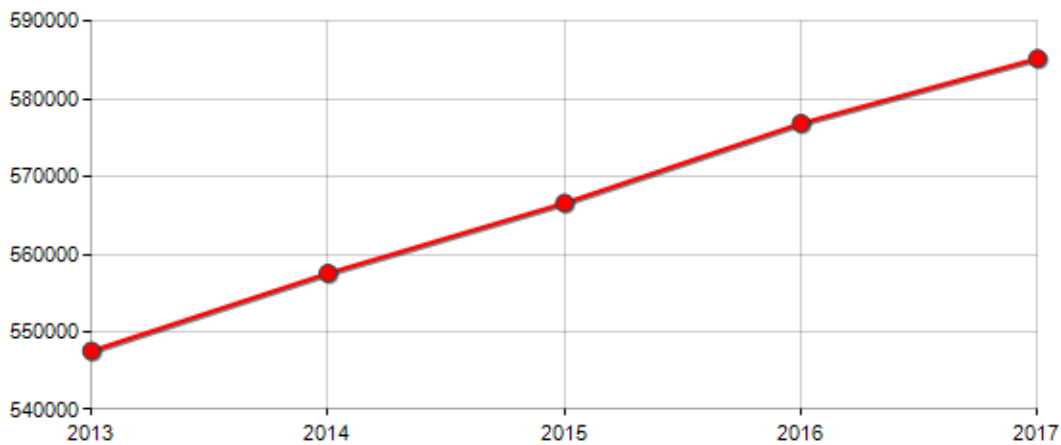

Resident population and its related trend since 2017, balance of nature and migratory balance, birth rate, death rate, growth rate and migration rate in **Province of BATMAN**

INHABITANTS TREND

Year	Inhabitants (N.)	Variation % on previous year
2013	547,581	-
2014	557,593	+1.83
2015	566,633	+1.62
2016	576,899	+1.81
2017	585,252	+1.45

Average annual variation (2012/2017): +0.00

Average annual variation (2014/2017): +0.00

INHABITANTS TREND

△ Balance of nature = Births - Deaths

△ Migration balance = Registered - Deleted

△ Total balance = Balance of nature + Migration balance

△ Birth rate = (Births / average Inhabitants) * 1,000

△ Death rate = (Deaths / average Inhabitants) * 1,000

△ Migration rate = (Migration balance / average Inhabitants) * 1,000

△ Growth rate = Birth rate - Death rate + Migration rate