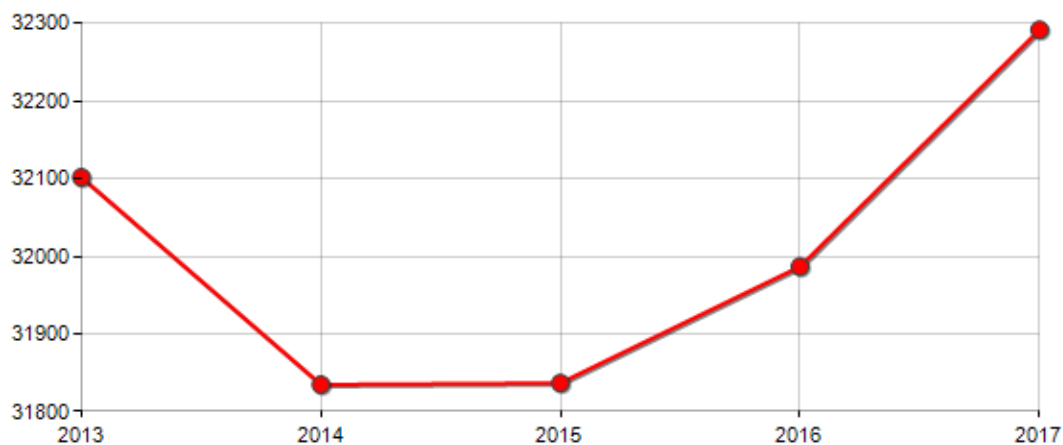

Resident population and its related trend since 2017, balance of nature and migratory balance, birth rate, death rate, growth rate and migration rate in **Municipality of ARABAN**

INHABITANTS TREND

Year	Inhabitants (N.)	Variation % on previous year
2013	32,102	-
2014	31,835	-0.83
2015	31,837	+0.01
2016	31,987	+0.47
2017	32,292	+0.95

Average annual variation (2012/2017): +0.00

Average annual variation (2014/2017): +0.00

INHABITANTS TREND

△ Balance of nature = Births - Deaths

△ Migration balance = Registered - Deleted

△ Total balance = Balance of nature + Migration balance

△ Birth rate = (Births / average Inhabitants) * 1,000

△ Death rate = (Deaths / average Inhabitants) * 1,000

△ Migration rate = (Migration balance / average Inhabitants) * 1,000

△ Growth rate = Birth rate - Death rate + Migration rate