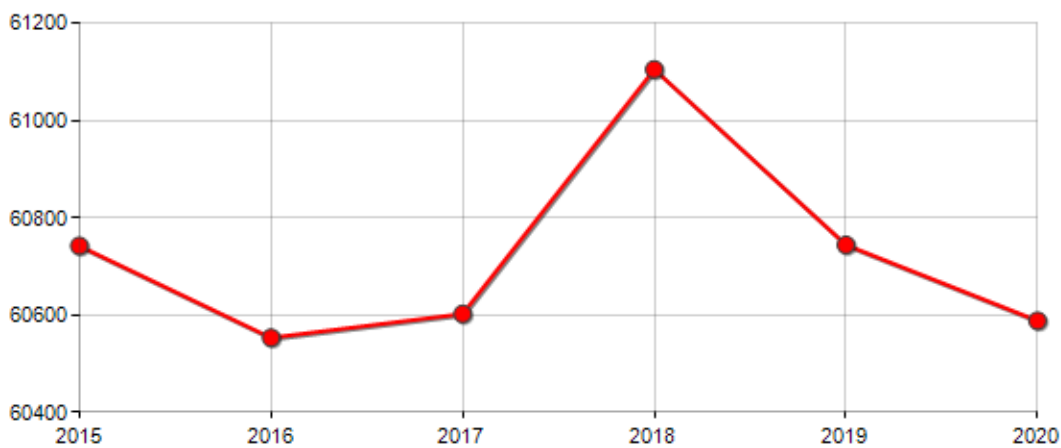

Resident population and its related trend, balance of nature and migratory balance, birth rate, death rate, growth rate and migration rate in **Municipality of ALTINÖZÜ**

INHABITANTS TREND

Year	Inhabitants (N.)	Variation % on previous year
2015	60,743	-
2016	60,554	-0.31
2017	60,603	+0.08
2018	61,106	+0.83
2019	60,745	-0.59
2020	60,589	-0.26

Average annual variation (2015/2020): **-0.05**

Average annual variation (2017/2020): **-0.01**

INHABITANTS TREND

△ Natural balance = Births - Deaths

△ Migration balance = Registered - Deleted

△ Total balance = Balance of nature + Migration balance

△ Birth rate = (Births / average Inhabitants) * 1,000

△ Death rate = (Deaths / average Inhabitants) * 1,000

△ Migration rate = (Migration balance / average Inhabitants) * 1,000

[^](#) Growth rate = Birth rate - Death rate + Migration rate