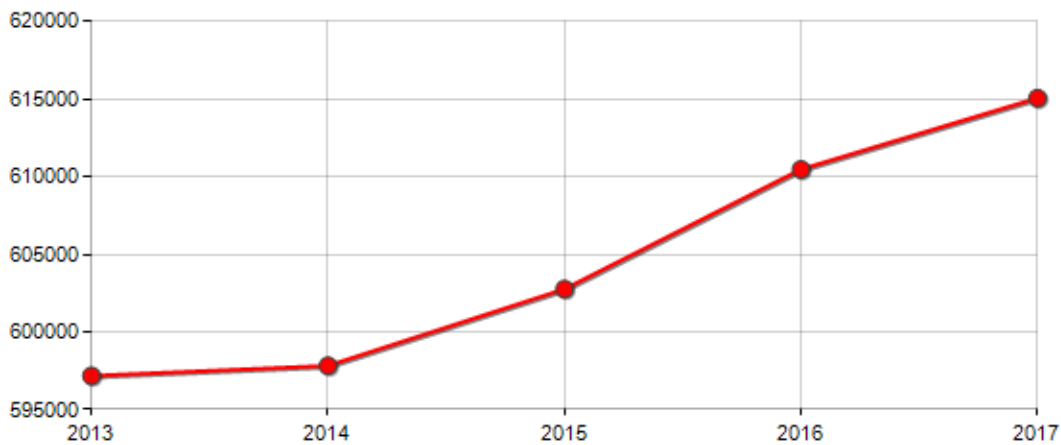

Resident population and its related trend since 2017, balance of nature and migratory balance, birth rate, death rate, growth rate and migration rate in **Province of ADIYAMAN**

INHABITANTS TREND

Year	Inhabitants (N.)	Variation % on previous year
2013	597,184	-
2014	597,835	+0.11
2015	602,774	+0.83
2016	610,484	+1.28
2017	615,076	+0.75

Average annual variation (2012/2017): +0.00

Average annual variation (2014/2017): +0.00

INHABITANTS TREND

△ Balance of nature = Births - Deaths

△ Migration balance = Registered - Deleted

△ Total balance = Balance of nature + Migration balance

△ Birth rate = (Births / average Inhabitants) * 1,000

△ Death rate = (Deaths / average Inhabitants) * 1,000

△ Migration rate = (Migration balance / average Inhabitants) * 1,000

△ Growth rate = Birth rate - Death rate + Migration rate