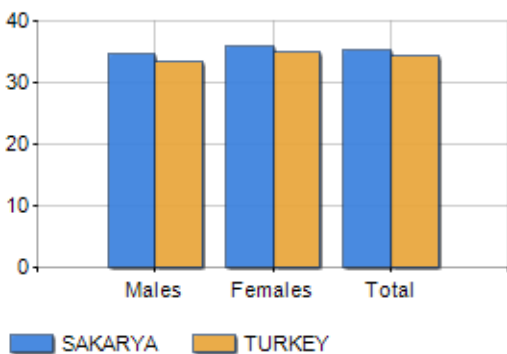

Age classes per gender and related impact, average age and old-age index in **Province of SAKARYA**

POPULATION BY AGE (YEAR 2020)

Classes	Males		Females		Total	
	(n.)	%	(n.)	%	(n.)	%
0 - 2 age	22,391	4.29	21,260	4.09	43,651	4.19
3 - 5 age	22,564	4.32	21,443	4.12	44,007	4.22
6 - 11 age	45,940	8.79	43,552	8.37	89,492	8.58
12 - 17 age	46,716	8.94	44,044	8.47	90,760	8.70
18 - 24 age	57,811	11.07	55,904	10.75	113,715	10.91
25 - 34 age	77,175	14.77	75,953	14.60	153,128	14.69
35 - 44 age	80,412	15.39	78,706	15.13	159,118	15.26
45 - 54 age	66,462	12.72	65,475	12.59	131,937	12.65
55 - 64 age	55,241	10.57	55,995	10.76	111,236	10.67
65 - 74 age	32,939	6.31	36,013	6.92	68,952	6.61
75 e più	14,737	2.82	21,916	4.21	36,653	3.52
Total	522,388	100.00	520,261	100.00	1,042,649	100.00

AGE CLASSES (YEAR 2020)

AVERAGE AGE AND OLD-AGE INDEX (YEAR 2020)

	Males	Females	Total
Average age (Years)	34.70	35.99	35.35
Old-age index ^[1]	-	-	47.58

AVERAGE AGE (YEARS)

OLD-AGE INDEX

¹ Old-age index = (Inhabitants > 65 years old / Inhabitants 0-14 years old) * 100