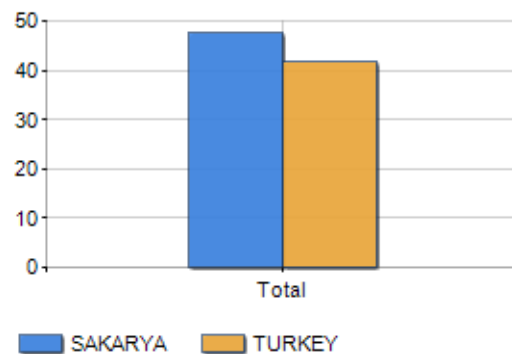

Age classes per gender and related impact, average age and old-age index in **Province of SAKARYA**

POPULATION BY AGE (YEAR 2020)

Classes	Males		Females		Total	
	(n.)	%	(n.)	%	(n.)	%
0 - 2 age	22,391	4.29	21,260	4.09	43,651	4.19
3 - 5 age	22,564	4.32	21,443	4.12	44,007	4.22
6 - 11 age	45,940	8.79	43,552	8.37	89,492	8.58
12 - 17 age	46,716	8.94	44,044	8.47	90,760	8.70
18 - 24 age	57,811	11.07	55,904	10.75	113,715	10.91
25 - 34 age	77,175	14.77	75,953	14.60	153,128	14.69
35 - 44 age	80,412	15.39	78,706	15.13	159,118	15.26
45 - 54 age	66,462	12.72	65,475	12.59	131,937	12.65
55 - 64 age	55,241	10.57	55,995	10.76	111,236	10.67
65 - 74 age	32,939	6.31	36,013	6.92	68,952	6.61
75 e più	14,737	2.82	21,916	4.21	36,653	3.52
Total	522,388	100.00	520,261	100.00	1,042,649	100.00

AGE CLASSES (YEAR 2020)

AVERAGE AGE AND OLD-AGE INDEX (YEAR 2020)

	Males	Females	Total
Average age (Years)	34.70	35.99	35.35
Old-age index ^[1]	-	-	47.58

AVERAGE AGE (YEARS)

OLD-AGE INDEX

¹ Old-age index = (Inhabitants > 65 years old / Inhabitants 0-14 years old) * 100