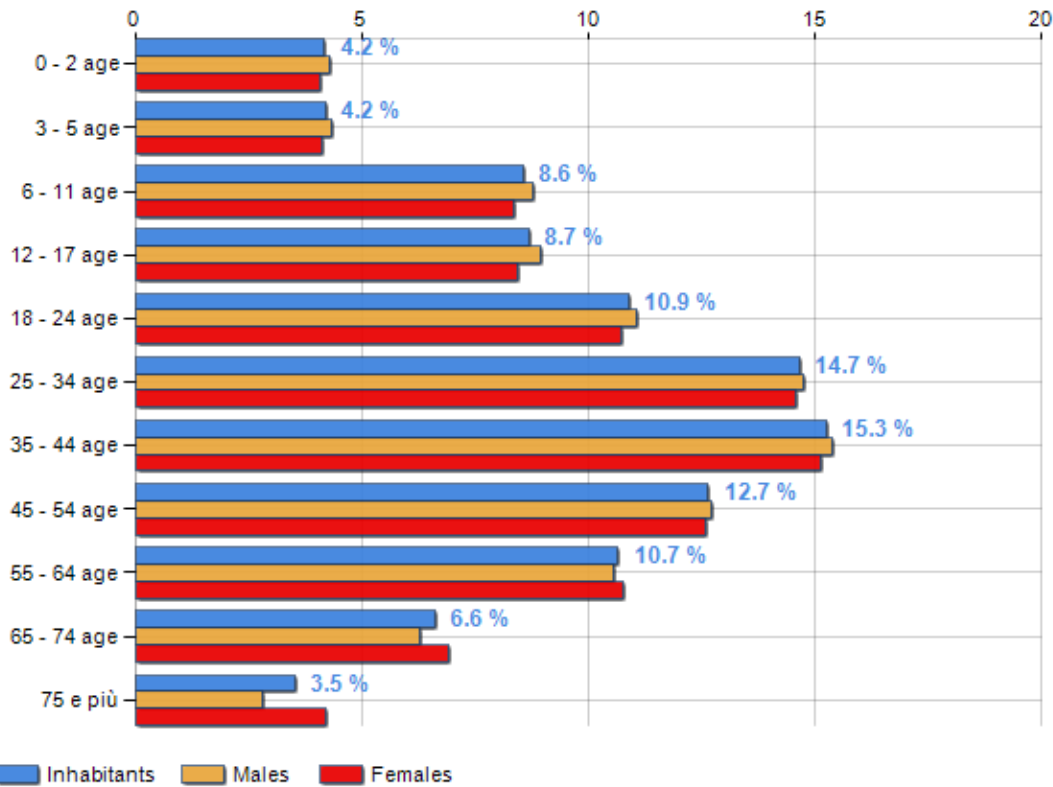

Age classes per gender and related impact, average age and old-age index in **Province of SAKARYA**

POPULATION BY AGE (YEAR 2020)

Classes	Males		Females		Total	
	(n.)	%	(n.)	%	(n.)	%
0 - 2 age	22,391	4.29	21,260	4.09	43,651	4.19
3 - 5 age	22,564	4.32	21,443	4.12	44,007	4.22
6 - 11 age	45,940	8.79	43,552	8.37	89,492	8.58
12 - 17 age	46,716	8.94	44,044	8.47	90,760	8.70
18 - 24 age	57,811	11.07	55,904	10.75	113,715	10.91
25 - 34 age	77,175	14.77	75,953	14.60	153,128	14.69
35 - 44 age	80,412	15.39	78,706	15.13	159,118	15.26
45 - 54 age	66,462	12.72	65,475	12.59	131,937	12.65
55 - 64 age	55,241	10.57	55,995	10.76	111,236	10.67
65 - 74 age	32,939	6.31	36,013	6.92	68,952	6.61
75 e più	14,737	2.82	21,916	4.21	36,653	3.52
Total	522,388	100.00	520,261	100.00	1,042,649	100.00

AGE CLASSES (YEAR 2020)

AVERAGE AGE AND OLD-AGE INDEX (YEAR 2020)

	Males	Females	Total
Average age (Years)	34.70	35.99	35.35
Old-age index ^[1]	-	-	47.58

AVERAGE AGE (YEARS)

OLD-AGE INDEX

¹ Old-age index = (Inhabitants > 65 years old / Inhabitants 0-14 years old) * 100