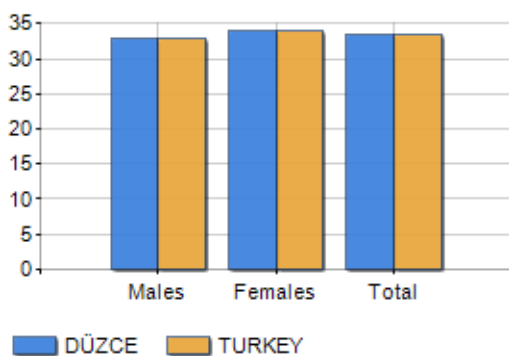

AVERAGE AGE (YEARS)

OLD-AGE INDEX

¹ Old-age index = (Inhabitants > 65 years old / Inhabitants 0-14 years old) * 100

Rankings Municipality of düzce