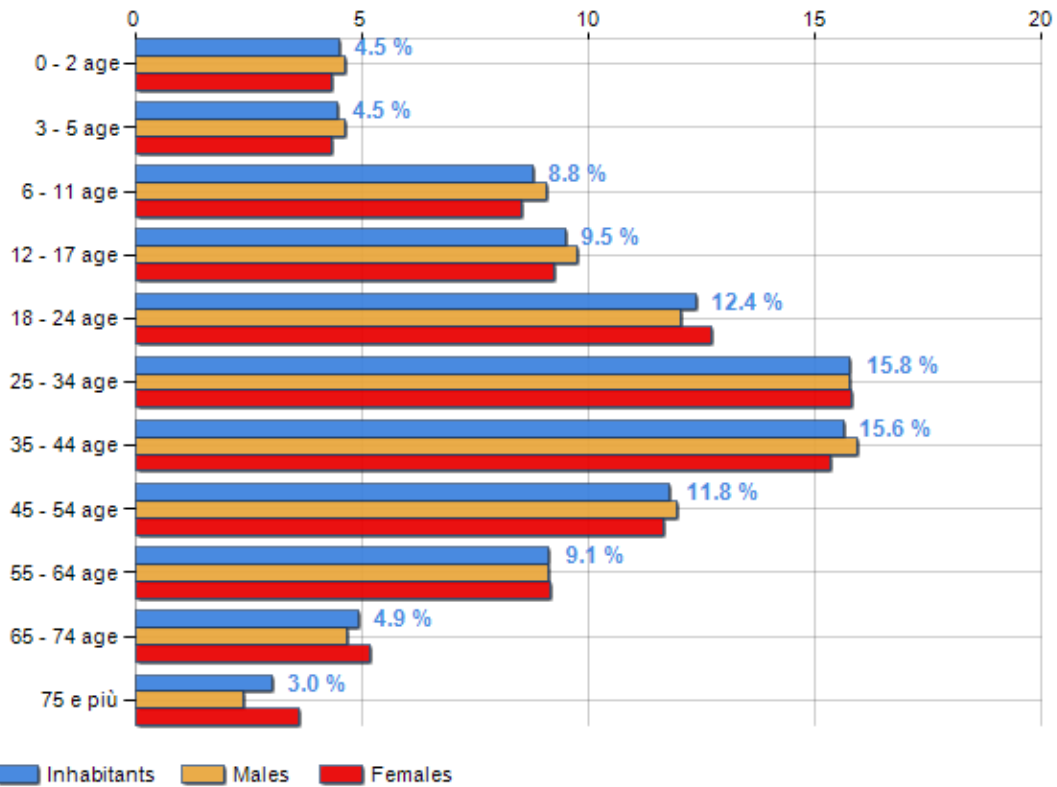

Age classes per gender and related impact, average age and old-age index in **Municipality of DÜZCE**

## POPULATION BY AGE (YEAR 2017)

Classes	Males		Females		Total	
	(n.)	%	(n.)	%	(n.)	%
0 - 2 age	5,416	4.65	5,154	4.34	10,570	4.49
3 - 5 age	5,382	4.63	5,130	4.32	10,512	4.47
6 - 11 age	10,548	9.06	10,129	8.53	20,677	8.79
12 - 17 age	11,338	9.74	11,010	9.27	22,348	9.50
18 - 24 age	14,033	12.06	15,106	12.72	29,139	12.39
25 - 34 age	18,344	15.76	18,796	15.82	37,140	15.79
35 - 44 age	18,547	15.94	18,232	15.35	36,779	15.64
45 - 54 age	13,902	11.95	13,886	11.69	27,788	11.82
55 - 64 age	10,604	9.11	10,899	9.17	21,503	9.14
65 - 74 age	5,455	4.69	6,150	5.18	11,605	4.93
75 e più	2,798	2.40	4,301	3.62	7,099	3.02
<b>Total</b>	<b>116,367</b>	<b>100.00</b>	<b>118,793</b>	<b>100.00</b>	<b>235,160</b>	<b>100.00</b>

## AGE CLASSES (YEAR 2017)

is on 950° place among 972 municipalities per % inhabitants > 64 years old

---