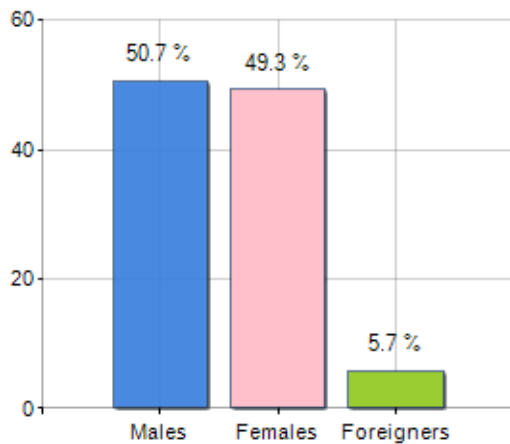

Territorial extension of **Municipality of YIGILCA** and related population density, population per gender and number of households, average age and incidence of foreigners

TERRITORY	DEMOGRAPHIC DATA (YEAR 2017)
Region East Marmara	Inhabitants (N.) 14,727
Province DÜZCE	Families (N.) 4,988
Sign Province TR81	Males (%) 50.7
Hamlet of the municipality 0	Females (%) 49.3
Surface (Km2) 664.57	Foreigners (%) 5.7
Population density (Inhabitants/Kmq) 22.2	Average age (years) 39.0
	Average annual variation (2012/2017) +0.00

MALES, FEMALES AND FOREIGNERS INCIDENCE (YEAR 2017)

△ Balance of nature = Births - Deaths

△ Migration balance = Registered - Deleted

Rankings Municipality of yigilca

is on 62° place among 90 municipalities in region by demographic size

is on 676° place among 972 municipalities in TURKEY by demographic size

is on 370° place among 972 municipalities in TURKEY per average age