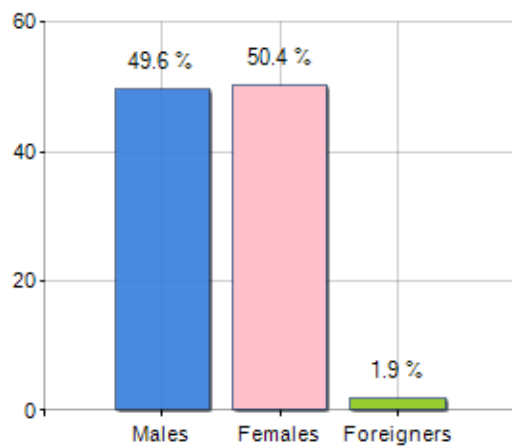

Territorial extension of **Region WEST BLACK SEA** and related population density, population per gender and number of households, average age and incidence of foreigners

TERRITORY	DEMOGRAPHIC DATA (YEAR 2017)
Region West Black Sea	Inhabitants (N.) 4,574,182
Area -	Families (N.) 1,557,247
Municipality capital -	Males (%) 49.6
Provinces in Region 10	Females (%) 50.4
Surface (Km2) 73,813.61	Foreigners (%) 1.9
Population density (Inhabitants/Kmq) 62.0	Average age (years) 37.5
	Average annual variation (2012/2017) +0.00

MALES, FEMALES AND FOREIGNERS INCIDENCE (YEAR 2017)

△ Balance of nature = Births - Deaths

△ Migration balance = Registered - Deleted

Rankings Region west black sea

the 5 most populated Municipalities: Ilkadim, ÇORUM, TOKAT, Atakum e Eregli

is on 7° place among 12 regions by demographic size

is on 3° place among 12 regions per average age