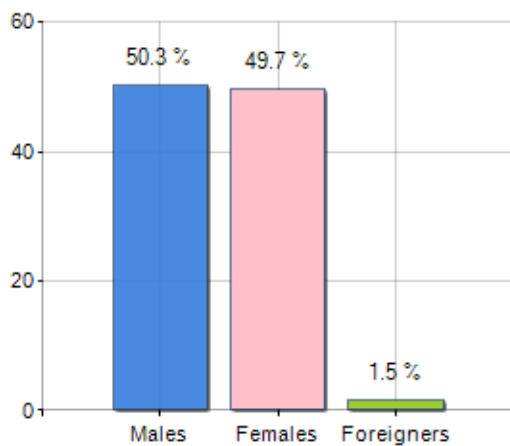

Territorial extension of **Municipality of TARSUS** and related population density, population per gender and number of households, average age and incidence of foreigners

TERRITORY	DEMOGRAPHIC DATA (YEAR 2017)
Region Mediterranean	Inhabitants (N.) 335,587
Province MERSIN	Families (N.) 92,818
Sign Province TR33	Males (%) 50.3
Hamlet of the municipality 0	Females (%) 49.7
Surface (Km2) 1,792.83	Foreigners (%) 1.5
Population density (Inhabitants/Kmq) 187.2	Average age (years) 33.2
	Average annual variation (2012/2017) +0.00

MALES, FEMALES AND FOREIGNERS INCIDENCE (YEAR 2017)

△ Balance of nature = Births - Deaths

△ Migration balance = Registered - Deleted

Rankings Municipality of tarsus

is on 8° place among 104 municipalities in region by demographic size

is on 62° place among 972 municipalities in TURKEY by demographic size

is on 726° place among 972 municipalities in TURKEY per average age