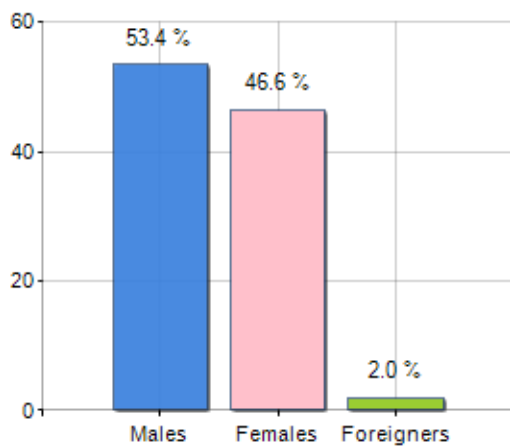

Territorial extension of **Municipality of SÖĞÜT** and related population density, population per gender and number of households, average age and incidence of foreigners

TERRITORY

Region	East Marmara
Province	BILECIK
Sign Province	TR11
Hamlet of the municipality	0
Surface (Km2)	499.60
Population density (Inhabitants/Kmq)	39.4

DEMOGRAPHIC DATA (YEAR 2017)

Inhabitants (N.)	19,708
Families (N.)	6,938
Males (%)	53.4
Females (%)	46.6
Foreigners (%)	2.0
Average age (years)	36.8
Average annual variation (2012/2017)	+0.00

MALES, FEMALES AND FOREIGNERS INCIDENCE (YEAR 2017)

△ Balance of nature = Births - Deaths

△ Migration balance = Registered - Deleted

Rankings Municipality of söğüt

is on 56° place among 90 municipalities in region by demographic size

is on 601° place among 972 municipalities in TURKEY by demographic size

is on 508° place among 972 municipalities in TURKEY per average age