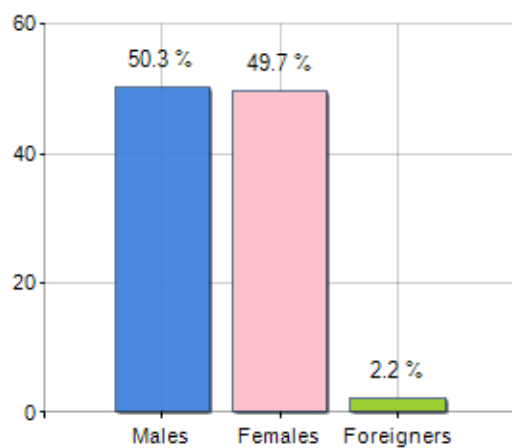

Territorial extension of **Province of SANLIURFA** and related population density, population per gender and number of households, average age and incidence of foreigners

TERRITORY

Region	Southeast Anatolia
Sign	TR63
Municipality capital	-
Municipalities in Province	13
Surface (Km2)	19,376.66
Population density (Inhabitants/Kmq)	102.5

DEMOGRAPHIC DATA (YEAR 2017)

Inhabitants (N.)	1,985,753
Families (N.)	669,486
Males (%)	50.3
Females (%)	49.7
Foreigners (%)	2.2
Average age (years)	24.1
Average annual variation (2012/2017)	+0.00

MALES, FEMALES AND FOREIGNERS INCIDENCE (YEAR 2017)

▲ Balance of nature = Births - Deaths

▲ Migration balance = Registered - Deleted

Rankings Province of sanliurfa

the 5 most populated Municipalities: Eyyübiye, Haliliye, Siverek, Viransehir e Karaköprü

is on 9° place among 81 provinces by demographic size