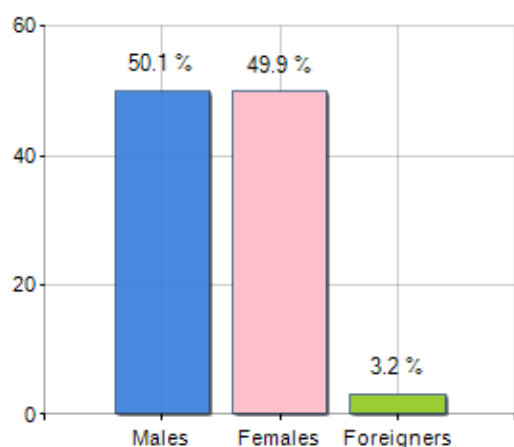

Territorial extension of **Province of SAKARYA** and related population density, population per gender and number of households, average age and incidence of foreigners

TERRITORY	DEMOGRAPHIC DATA (YEAR 2017)
Region East Marmara	Inhabitants (N.) 990,214
Sign TR54	Families (N.) 272,037
Municipality capital -	Males (%) 50.1
Municipalities in Province 16	Females (%) 49.9
Surface (Km2) 4,819.04	Foreigners (%) 3.2
Population density (Inhabitants/Kmq) 205.5	Average age (years) 34.6
	Average annual variation (2012/2017) +0.00

MALES, FEMALES AND FOREIGNERS INCIDENCE (YEAR 2017)

△ Balance of nature = Births - Deaths

△ Migration balance = Registered - Deleted

Rankings Province of sakarya

the 5 most populated Municipalities: Adapazari, Serdivan, Akyazi, Erenler e Hendek

is on 23° place among 81 provinces by demographic size

is on 45° place among 81 provinces per average age