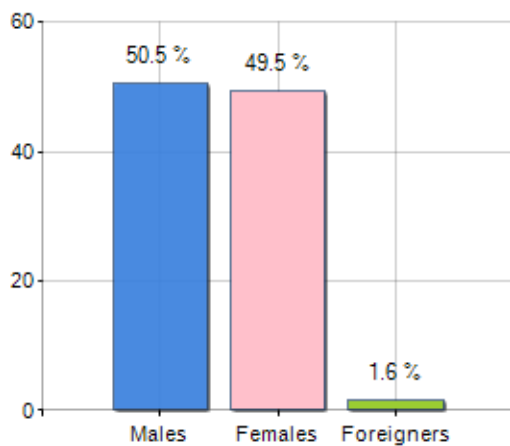

Territorial extension of **Province of OSMANIYE** and related population density, population per gender and number of households, average age and incidence of foreigners

TERRITORY	DEMOGRAPHIC DATA (YEAR 2017)
Region Mediterranean	Inhabitants (N.) 527,724
Sign TR80	Families (N.) 137,071
Municipality capital -	Males (%) 50.5
Municipalities in Province 7	Females (%) 49.5
Surface (Km2) 3,181.98	Foreigners (%) 1.6
Population density (Inhabitants/Kmq) 165.8	Average age (years) 32.0
	Average annual variation (2012/2017) +0.00

MALES, FEMALES AND FOREIGNERS INCIDENCE (YEAR 2017)

△ Balance of nature = Births - Deaths

△ Migration balance = Registered - Deleted

Rankings Province of osmaniye

the 5 most populated Municipalities: OSMANIYE, Kadirli, Düziçi, Bahçe e Toprakkale

is on 42° place among 81 provinces by demographic size

is on 61° place among 81 provinces per average age