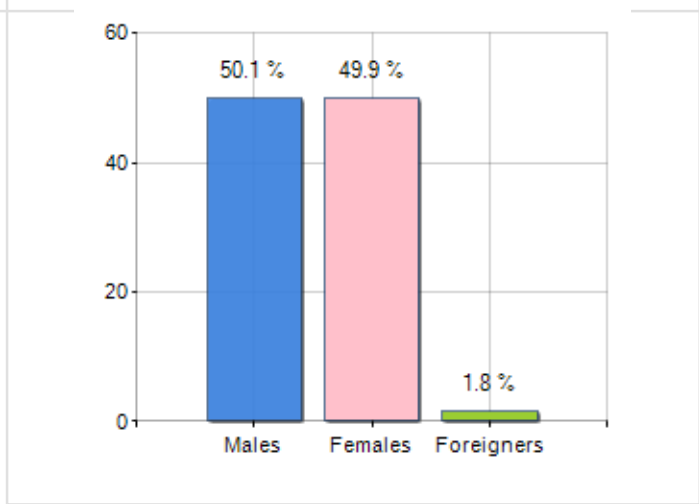

Territorial extension of **Municipality of OSMANGAZI** and related population density, population per gender and number of households, average age and incidence of foreigners

TERRITORY

Region	East Marmara
Province	Bursa
Sign Province	Bursa
Hamlet of the municipality	0
Surface (Km2)	658.53
Population density (Inhabitants/Kmq)	1,338.5

DEMOGRAPHIC DATA (YEAR 2020)

Inhabitants (N.)	881,459
Families (N.)	273,003
Males (%)	50.1
Females (%)	49.9
Foreigners (%)	1.8
Average age (years)	35.0
Average annual variation (2015/2020)	+1.29

MALES, FEMALES AND FOREIGNERS INCIDENCE (YEAR 2020)

▲ Balance of nature = Births - Deaths
 ▲ Migration balance = Registered - Deleted

Rankings Municipality of osmangazi

is on 1° place among 90 municipalities in region by demographic size
 is on 5° place among 973 municipalities in TURKEY by demographic size
 is on 688° place among 973 municipalities in TURKEY per average age