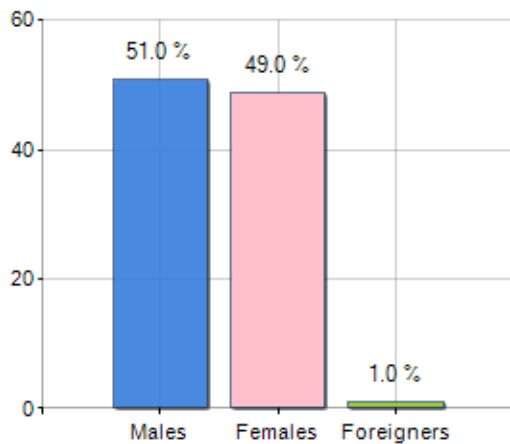

Territorial extension of **Region NORTHEAST ANATOLIA** and related population density, population per gender and number of households, average age and incidence of foreigners

TERRITORY		DEMOGRAPHIC DATA (YEAR 2017)	
Region	Northeast Anatolia	Inhabitants (N.)	2,188,214
Area	-	Families (N.)	515,227
Municipality capital	-	Males (%)	51.0
Provinces in Region	7	Females (%)	49.0
Surface (Km2)	70,205.33	Foreigners (%)	1.0
Population density (Inhabitants/Kmq)	31.2	Average age (years)	30.0
		Average annual variation (2012/2017)	+0.00

MALES, FEMALES AND FOREIGNERS INCIDENCE (YEAR 2017)

▲ Balance of nature = Births - Deaths

▲ Migration balance = Registered - Deleted

Rankings Region northeast anatolia

the 5 most populated Municipalities: Yakutiye, Palandöken, ERZINCAN, AGRI e IGDİR

is on 12° place among 12 regions by demographic size

is on 10° place among 12 regions per average age