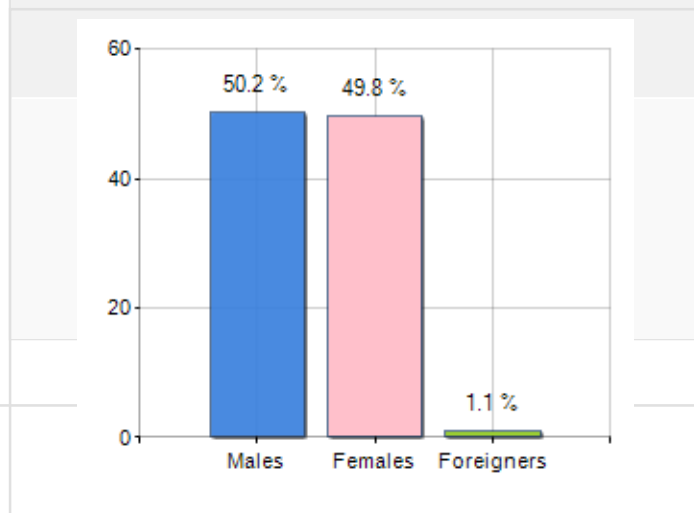

Territorial extension of **Province of NIĞDE** and related population density, population per gender and number of households, average age and incidence of foreigners

TERRITORY	DEMOGRAPHIC DATA (YEAR 2020)
Region Central Anatolia	Inhabitants (N.) 362,071
Sign Niğde	Families (N.) 109,679
Municipality capital -	Males (%) 50.2
Municipalities in Province 6	Females (%) 49.8
Surface (Km2) 7,261.51	Foreigners (%) 1.1
Population density (Inhabitants/Kmq) 49.9	Average age (years) 34.4
	Average annual variation (2015/2020) +0.91

MALES, FEMALES AND FOREIGNERS INCIDENCE (YEAR 2020)

▲ Natural balance = Births - Deaths

▲ Migration balance = Registered - Deleted

NOTE

Population: Fonte TURKSTAT

Males: Fonte TURKSTAT

Families: Fonte Elaborazioni Urbistat su dati TURKSTAT

Foreigners: Fonte Elaborazioni Urbistat su dati TURKSTAT

Surface (Km2): Fonte Elaborazioni Urbistat

Rankings Province of niğde

the 5 most populated Municipalities: NIĞDE, BOR, ÇİFTLİK, ULUKIŞLA e ALTUNHİSAR

is on 53° place among 81 provinces by demographic size

is on 54° place among 81 provinces per average age