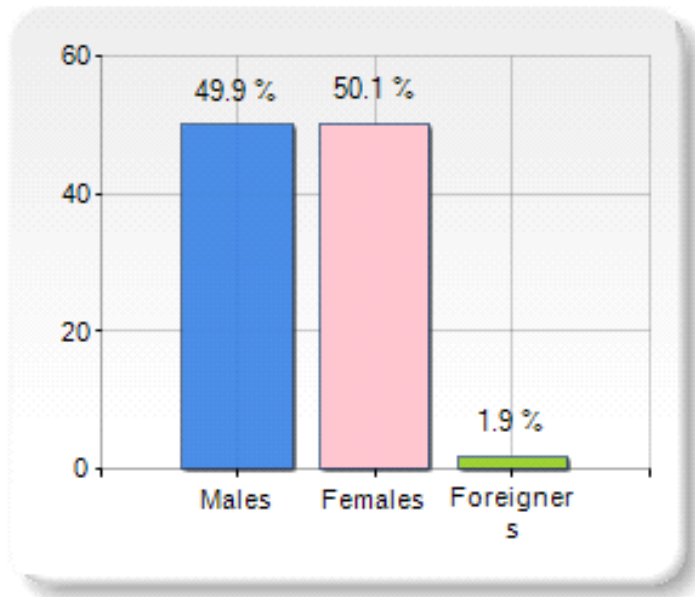

Territorial extension of Province of MERSIN and related population density, population per gender and number of households, average age and incidence of foreigners

TERRITORY	
Region	Mediterranean
Sign	TR33
Municipality capital	-
Municipalities in Province	13
Surface (Km2)	15,875.01
Population density (Inhabitants/Kmq)	113.0

DEMOGRAPHIC DATA (Year 2017)	
Inhabitants (N.)	1,793,931
Families (N.)	518,477
Males (%)	49.9
Females (%)	50.1
Foreigners (%)	1.9
Average age (years)	33.9
Average annual variation (2012/2017)	+0.00

MALES, FEMALES AND FOREIGNERS INCIDENCE (Year 2017)

RANKINGS

- > the 5 most populated Municipalities: Tarsus, Toroslar, Akdeniz, Yenisehir e Mezitli
- > is on 11° place among 81 provinces by demographic size
- > is on 50° place among 81 provinces per average age