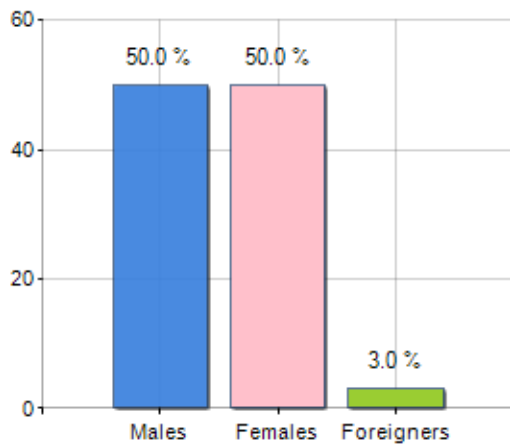

Territorial extension of **Municipality of KORKUTELI** and related population density, population per gender and number of households, average age and incidence of foreigners

TERRITORY	DEMOGRAPHIC DATA (YEAR 2017)
Region Mediterranean	Inhabitants (N.) 53,610
Province ANTALYA	Families (N.) 18,224
Sign Province TR7	Males (%) 50.0
Hamlet of the municipality 0	Females (%) 50.0
Surface (Km2) 2,548.93	Foreigners (%) 3.0
Population density (Inhabitants/Kmq) 21.0	Average age (years) 38.4
	Average annual variation (2012/2017) +0.00

MALES, FEMALES AND FOREIGNERS INCIDENCE (YEAR 2017)

△ Balance of nature = Births - Deaths

△ Migration balance = Registered - Deleted

Rankings Municipality of korkuteli

is on 48° place among 104 municipalities in region by demographic size

is on 322° place among 972 municipalities in TURKEY by demographic size

is on 406° place among 972 municipalities in TURKEY per average age