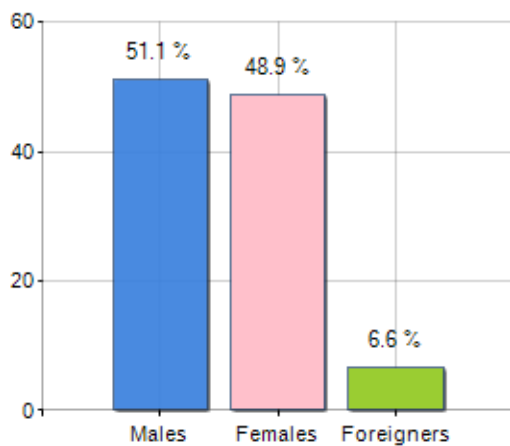

Territorial extension of **Province of KIRKLARELI** and related population density, population per gender and number of households, average age and incidence of foreigners

TERRITORY	DEMOGRAPHIC DATA (YEAR 2017)
Region West Marmara	Inhabitants (N.) 356,050
Sign TR39	Families (N.) 121,519
Municipality capital -	Males (%) 51.1
Municipalities in Province 8	Females (%) 48.9
Surface (Km2) 6,449.19	Foreigners (%) 6.6
Population density (Inhabitants/Kmq) 55.2	Average age (years) 39.0
	Average annual variation (2012/2017) +0.00

MALES, FEMALES AND FOREIGNERS INCIDENCE (YEAR 2017)

△ Balance of nature = Births - Deaths

△ Migration balance = Registered - Deleted

Rankings Province of kirklareli

the 5 most populated Municipalities: Lüleburgaz, KIRKLARELI, Babaeski, Vize e Pınarhisar

is on 53° place among 81 provinces by demographic size

is on 8° place among 81 provinces per average age