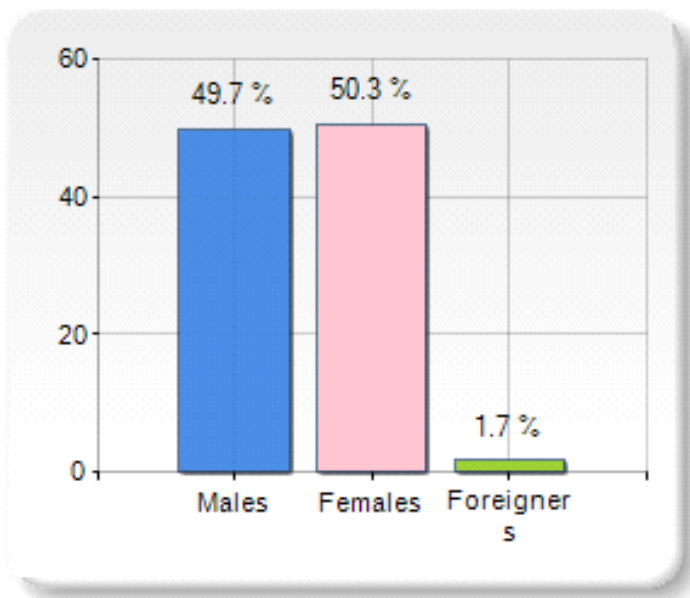

Territorial extension of Municipality of KAYNASLI and related population density, population per gender and number of households, average age and incidence of foreigners

TERRITORY	
Region	East Marmara
Province	DÜZCE
Sign Province	TR81
Hamlet of the municipality	0
Surface (Km2)	228.70
Population density (Inhabitants/Kmq)	89.6

DEMOGRAPHIC DATA (Year 2017)	
Inhabitants (N.)	20,481
Families (N.)	6,409
Males (%)	49.7
Females (%)	50.3
Foreigners (%)	1.7
Average age (years)	35.7
Average annual variation (2012/2017)	+0.00

MALES, FEMALES AND FOREIGNERS INCIDENCE (Year 2017)

RANKINGS

- > is on 52° place among 90 municipalities in region by demographic size
- > is on 590° place among 972 municipalities in TURKEY by demographic size
- > is on 584° place among 972 municipalities in TURKEY per average age