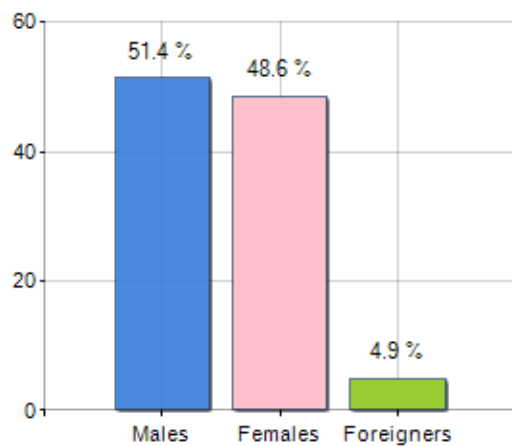

Territorial extension of **Municipality of KAS** and related population density, population per gender and number of households, average age and incidence of foreigners

TERRITORY	DEMOGRAPHIC DATA (YEAR 2017)
Region Mediterranean	Inhabitants (N.) 57,123
Province ANTALYA	Families (N.) 21,729
Sign Province TR7	Males (%) 51.4
Hamlet of the municipality 0	Females (%) 48.6
Surface (Km2) 1,787.95	Foreigners (%) 4.9
Population density (Inhabitants/Kmq) 31.9	Average age (years) 37.1
	Average annual variation (2012/2017) +0.00

#### MALES, FEMALES AND FOREIGNERS INCIDENCE (YEAR 2017)

△ Balance of nature = Births - Deaths

△ Migration balance = Registered - Deleted