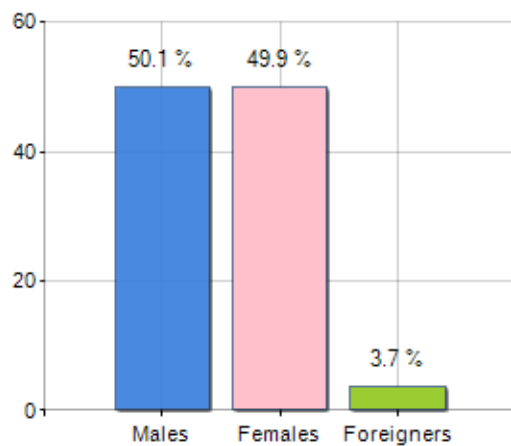

Territorial extension of **Province of ISTANBUL** and related population density, population per gender and number of households, average age and incidence of foreigners

TERRITORY	DEMOGRAPHIC DATA (YEAR 2017)
Region Istanbul	Inhabitants (N.) 15,029,231
Sign TR34	Families (N.) 4,318,745
Municipality capital -	Males (%) 50.1
Municipalities in Province 39	Females (%) 49.9
Surface (Km2) 5,447.46	Foreigners (%) 3.7
Population density (Inhabitants/Kmq) 2,758.9	Average age (years) 33.1
	Average annual variation (2012/2017) +0.00

#### MALES, FEMALES AND FOREIGNERS INCIDENCE (YEAR 2017)

△ Balance of nature = Births - Deaths

△ Migration balance = Registered - Deleted