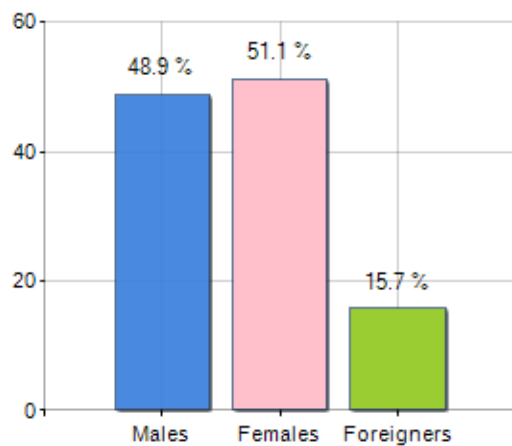

Territorial extension of **Municipality of GÜNDOGMUS** and related population density, population per gender and number of households, average age and incidence of foreigners

TERRITORY	DEMOGRAPHIC DATA (YEAR 2017)
Region Mediterranean	Inhabitants (N.) 7,593
Province ANTALYA	Families (N.) 2,283
Sign Province TR7	Males (%) 48.9
Hamlet of the municipality 0	Females (%) 51.1
Surface (Km2) 1,085.35	Foreigners (%) 15.7
Population density (Inhabitants/Kmq) 7.0	Average age (years) 46.1
	Average annual variation (2012/2017) +0.00

#### MALES, FEMALES AND FOREIGNERS INCIDENCE (YEAR 2017)

▲ Balance of nature = Births - Deaths

▲ Migration balance = Registered - Deleted