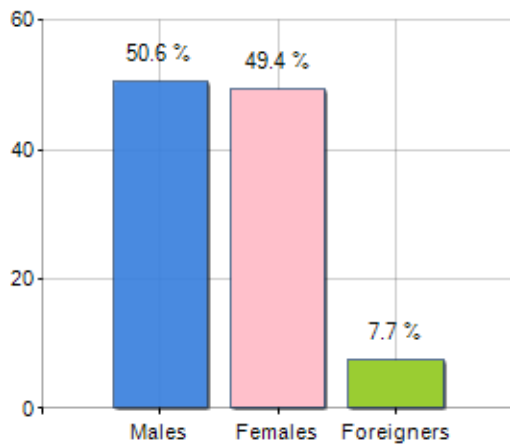

Territorial extension of **Province of GÜMÜSHANE** and related population density, population per gender and number of households, average age and incidence of foreigners

TERRITORY

Region	East Black Sea
Sign	TR29
Municipality capital	-
Municipalities in Province	6
Surface (Km2)	6,885.20
Population density (Inhabitants/Kmq)	24.7

DEMOGRAPHIC DATA (YEAR 2017)

Inhabitants (N.)	170,173
Families (N.)	53,514
Males (%)	50.6
Females (%)	49.4
Foreigners (%)	7.7
Average age (years)	34.8
Average annual variation (2012/2017)	+0.00

MALES, FEMALES AND FOREIGNERS INCIDENCE (YEAR 2017)

▲ Balance of nature = Births - Deaths

▲ Migration balance = Registered - Deleted

Rankings Province of gümüşhane

the 5 most populated Municipalities: GÜMÜSHANE, Kelkit, Siran, Kürtün e Torul

is on 76° place among 81 provinces by demographic size

is on 43° place among 81 provinces per average age