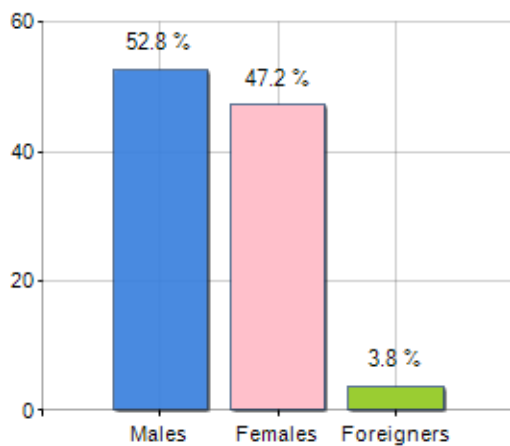

Territorial extension of **Municipality of FERIZLI** and related population density, population per gender and number of households, average age and incidence of foreigners

TERRITORY	DEMOGRAPHIC DATA (YEAR 2017)
Region East Marmara	Inhabitants (N.) 25,909
Province SAKARYA	Families (N.) 6,950
Sign Province TR54	Males (%) 52.8
Hamlet of the municipality 0	Females (%) 47.2
Surface (Km2) 171.76	Foreigners (%) 3.8
Population density (Inhabitants/Kmq) 150.8	Average age (years) 35.9
	Average annual variation (2012/2017) +0.00

MALES, FEMALES AND FOREIGNERS INCIDENCE (YEAR 2017)

△ Balance of nature = Births - Deaths

△ Migration balance = Registered - Deleted

Rankings Municipality of ferizli

is on 48° place among 90 municipalities in region by demographic size

is on 522° place among 972 municipalities in TURKEY by demographic size

is on 574° place among 972 municipalities in TURKEY per average age