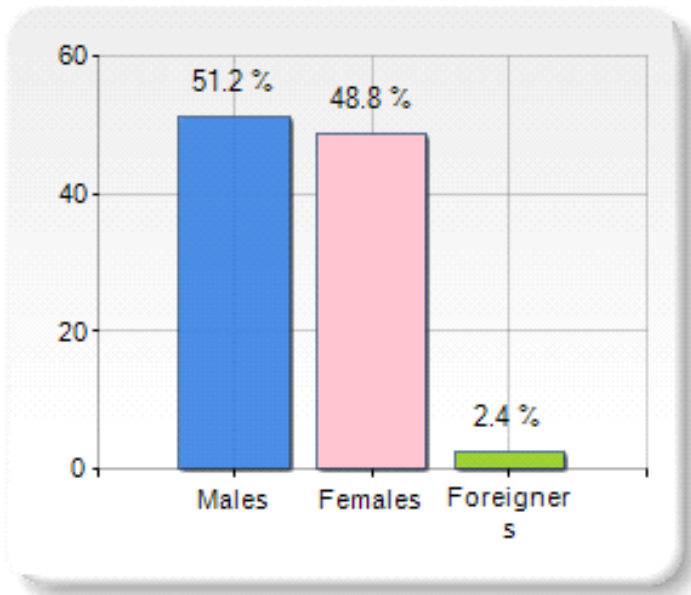

Territorial extension of Province of ERZINCAN and related population density, population per gender and number of households, average age and incidence of foreigners

TERRITORY	
Region	Northeast Anatolia
Sign	TR24
Municipality capital	-
Municipalities in Province	9
Surface (Km2)	11,776.21
Population density (Inhabitants/Kmq)	19.7

DEMOGRAPHIC DATA (Year 2017)	
Inhabitants (N.)	231,511
Families (N.)	73,496
Males (%)	51.2
Females (%)	48.8
Foreigners (%)	2.4
Average age (years)	35.0
Average annual variation (2012/2017)	+0.00

#### MALES, FEMALES AND FOREIGNERS INCIDENCE (Year 2017)