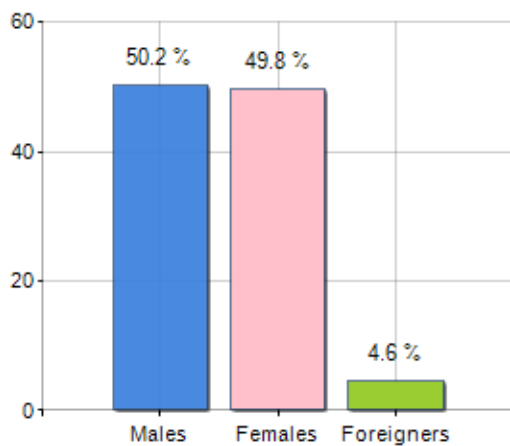

Territorial extension of **Region EAST MARMARA** and related population density, population per gender and number of households, average age and incidence of foreigners

TERRITORY	DEMOGRAPHIC DATA (YEAR 2017)
Region East Marmara	Inhabitants (N.) 7,824,597
Area -	Families (N.) 2,345,631
Municipality capital -	Males (%) 50.2
Provinces in Region 8	Females (%) 49.8
Surface (Km2) 49,281.30	Foreigners (%) 4.6
Population density (Inhabitants/Kmq) 158.8	Average age (years) 34.7
	Average annual variation (2012/2017) +0.00

MALES, FEMALES AND FOREIGNERS INCIDENCE (YEAR 2017)

△ Balance of nature = Births - Deaths

△ Migration balance = Registered - Deleted

Rankings Region east marmara

the 5 most populated Municipalities: Osmangazi, Yildirim, Nilüfer, Odunpazari e Gebze

is on 6° place among 12 regions by demographic size

is on 5° place among 12 regions per average age