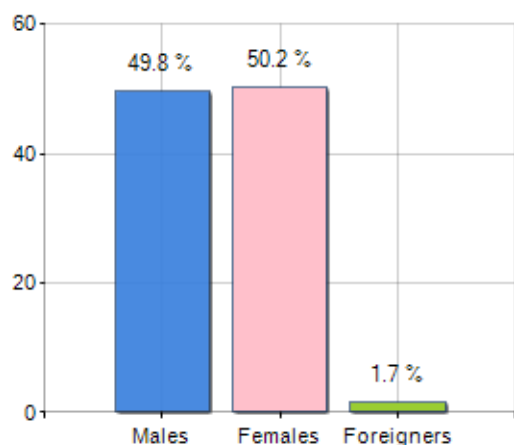

Territorial extension of **Region EAST BLACK SEA** and related population density, population per gender and number of households, average age and incidence of foreigners

TERRITORY	DEMOGRAPHIC DATA (YEAR 2017)
Region East Black Sea	Inhabitants (N.) 2,633,417
Area -	Families (N.) 838,128
Municipality capital -	Males (%) 49.8
Provinces in Region 6	Females (%) 50.2
Surface (Km2) 35,733.47	Foreigners (%) 1.7
Population density (Inhabitants/Kmq) 73.7	Average age (years) 37.5
	Average annual variation (2012/2017) +0.00

MALES, FEMALES AND FOREIGNERS INCIDENCE (YEAR 2017)

△ Balance of nature = Births - Deaths

△ Migration balance = Registered - Deleted

Rankings Region east black sea

the 5 most populated Municipalities: Ortahisar, Altinordu, RIZE, GİRESUN e Ünye

is on 11° place among 12 regions by demographic size

is on 2° place among 12 regions per average age