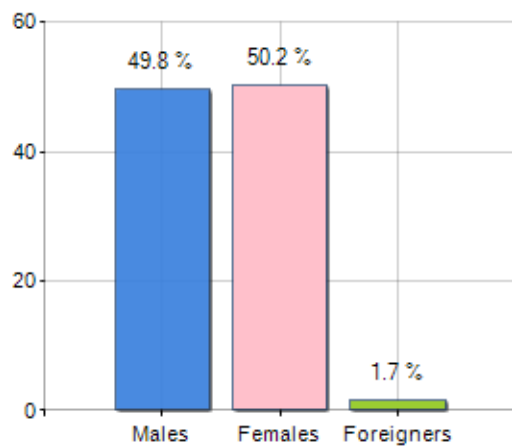

Territorial extension of **Region EAST BLACK SEA** and related population density, population per gender and number of households, average age and incidence of foreigners

TERRITORY	DEMOGRAPHIC DATA (YEAR 2017)
Region East Black Sea	Inhabitants (N.) 2,633,417
Area -	Families (N.) 838,128
Municipality capital -	Males (%) 49.8
Provinces in Region 6	Females (%) 50.2
Surface (Km2) 35,733.47	Foreigners (%) 1.7
Population density (Inhabitants/Kmq) 73.7	Average age (years) 37.5
	Average annual variation (2012/2017) +0.00

MALES, FEMALES AND FOREIGNERS INCIDENCE (YEAR 2017)

△ Balance of nature = Births - Deaths

△ Migration balance = Registered - Deleted

Rankings Region east black sea

the 5 most populated Municipalities: Ortahisar, Altinordu, RIZE, GIRESUN e Ünye

is on 11° place among 12 regions by demographic size

is on 2° place among 12 regions per average age