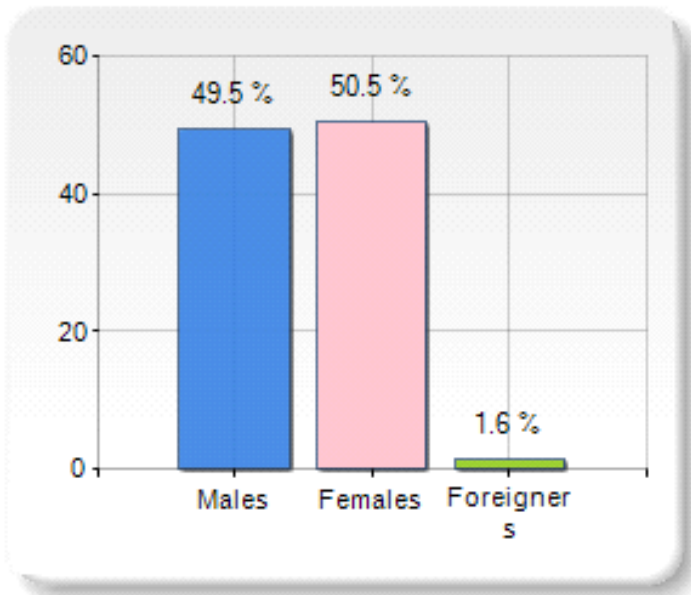

Territorial extension of Municipality of DÜZCE and related population density, population per gender and number of households, average age and incidence of foreigners

TERRITORY	
Region	East Marmara
Province	DÜZCE
Sign Province	TR81
Hamlet of the municipality	0
Surface (Km2)	699.76
Population density (Inhabitants/Kmq)	336.1

DEMOGRAPHIC DATA (Year 2017)	
Inhabitants (N.)	235,160
Families (N.)	65,508
Males (%)	49.5
Females (%)	50.5
Foreigners (%)	1.6
Average age (years)	33.4
Average annual variation (2012/2017)	+0.00

MALES, FEMALES AND FOREIGNERS INCIDENCE (Year 2017)

RANKINGS

- > is on 10° place among 90 municipalities in region by demographic size
- > is on 102° place among 972 municipalities in TURKEY by demographic size
- > is on 713° place among 972 municipalities in TURKEY per average age