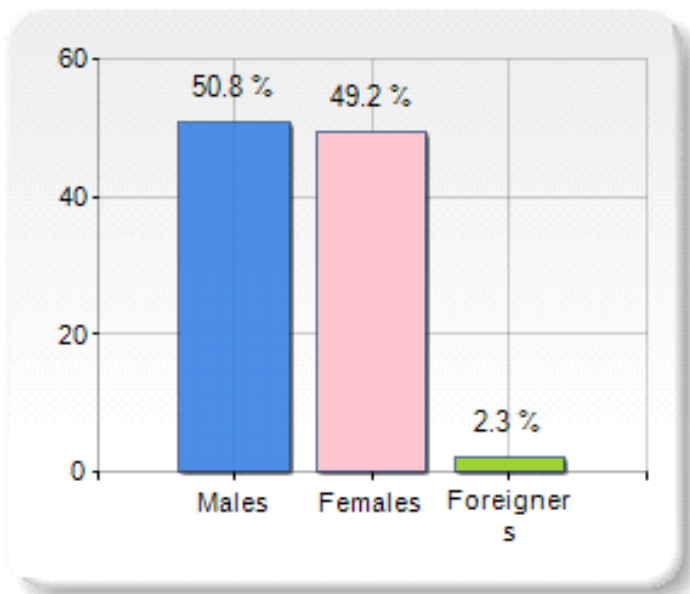

Territorial extension of Municipality of DARICA and related population density, population per gender and number of households, average age and incidence of foreigners

TERRITORY	
Region	East Marmara
Province	KOCAELI
Sign Province	TR41
Hamlet of the municipality	0
Surface (Km2)	27.39
Population density (Inhabitants/Kmq)	7,235.6

DEMOGRAPHIC DATA (Year 2017)	
Inhabitants (N.)	198,153
Families (N.)	50,088
Males (%)	50.8
Females (%)	49.2
Foreigners (%)	2.3
Average age (years)	31.0
Average annual variation (2012/2017)	+0.00

MALES, FEMALES AND FOREIGNERS INCIDENCE (Year 2017)