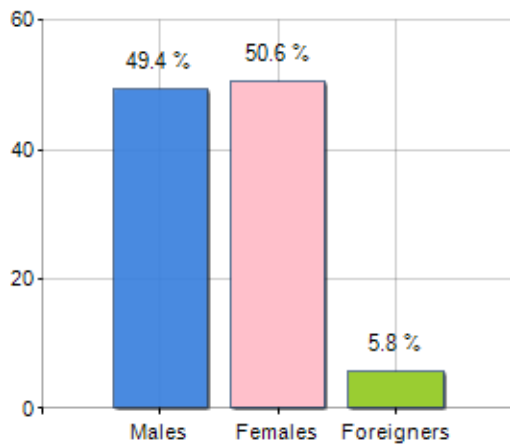

Territorial extension of **Municipality of ÇINARCIK** and related population density, population per gender and number of households, average age and incidence of foreigners

TERRITORY	DEMOGRAPHIC DATA (YEAR 2017)
Region East Marmara	Inhabitants (N.) 32,590
Province YALOVA	Families (N.) 10,277
Sign Province TR77	Males (%) 49.4
Hamlet of the municipality 0	Females (%) 50.6
Surface (Km2) 162.03	Foreigners (%) 5.8
Population density (Inhabitants/Kmq) 201.1	Average age (years) 41.7
	Average annual variation (2012/2017) +0.00

#### MALES, FEMALES AND FOREIGNERS INCIDENCE (YEAR 2017)

△ Balance of nature = Births - Deaths

△ Migration balance = Registered - Deleted