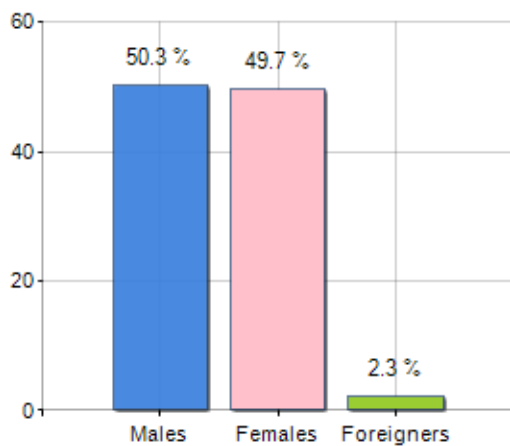

Territorial extension of **Municipality of ÇEKMEKÖY** and related population density, population per gender and number of households, average age and incidence of foreigners

TERRITORY

Region	Istanbul
Province	ISTANBUL
Sign Province	TR34
Hamlet of the municipality	0
Surface (Km2)	156.81
Population density (Inhabitants/Kmq)	1,587.0

DEMOGRAPHIC DATA (YEAR 2017)

Inhabitants (N.)	248,859
Families (N.)	56,402
Males (%)	50.3
Females (%)	49.7
Foreigners (%)	2.3
Average age (years)	30.9
Average annual variation (2012/2017)	+0.00

MALES, FEMALES AND FOREIGNERS INCIDENCE (YEAR 2017)

▲ Balance of nature = Births - Deaths

▲ Migration balance = Registered - Deleted

Rankings Municipality of çekmeköy

is on 31° place among 39 municipalities in region by demographic size

is on 97° place among 972 municipalities in TURKEY by demographic size

is on 809° place among 972 municipalities in TURKEY per average age