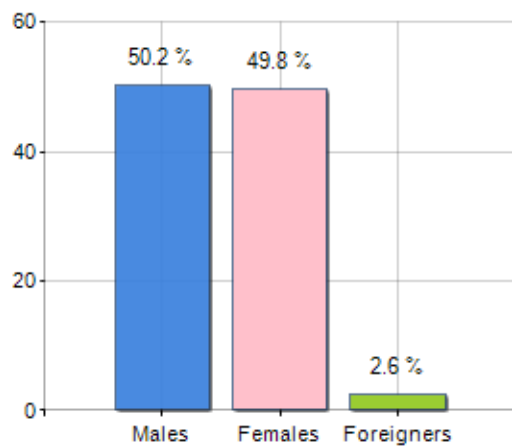

Territorial extension of **Province of BURDUR** and related population density, population per gender and number of households, average age and incidence of foreigners

TERRITORY	DEMOGRAPHIC DATA (YEAR 2017)
Region Mediterranean	Inhabitants (N.) 264,779
Sign TR15	Families (N.) 91,619
Municipality capital -	Males (%) 50.2
Municipalities in Province 11	Females (%) 49.8
Surface (Km2) 7,123.81	Foreigners (%) 2.6
Population density (Inhabitants/Kmq) 37.2	Average age (years) 38.5
	Average annual variation (2012/2017) +0.00

MALES, FEMALES AND FOREIGNERS INCIDENCE (YEAR 2017)

△ Balance of nature = Births - Deaths

△ Migration balance = Registered - Deleted

Rankings Province of burdur

the 5 most populated Municipalities: BURDUR, Bucak, Gölhisar, Yesilova e Çavdir

is on 65° place among 81 provinces by demographic size

is on 11° place among 81 provinces per average age