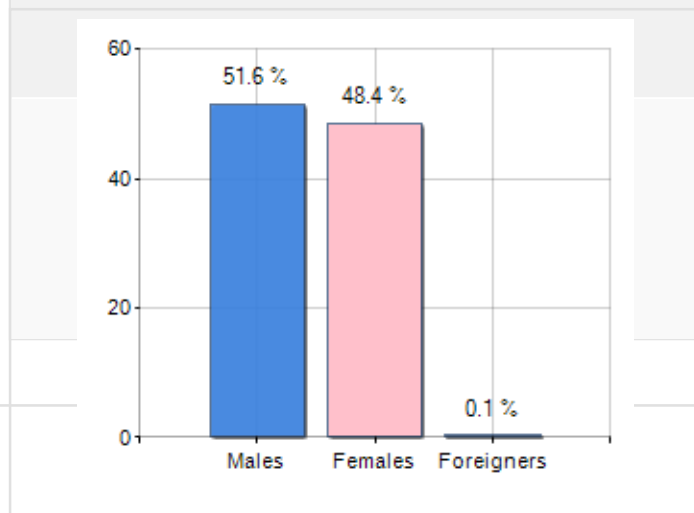

Territorial extension of **Province of BITLIS** and related population density, population per gender and number of households, average age and incidence of foreigners

| TERRITORY | DEMOGRAPHIC DATA (YEAR 2020) |
|---|--|
| Region Central East Anatolia | Inhabitants (N.) 350,994 |
| Sign Bitlis | Families (N.) 76,951 |
| Municipality capital - | Males (%) 51.6 |
| Municipalities in Province 7 | Females (%) 48.4 |
| Surface (Km2) 8,416.50 | Foreigners (%) 0.1 |
| Population density (Inhabitants/Kmq) 41.7 | Average age (years) 27.5 |
| | Average annual variation (2015/2020) +0.61 |

MALES, FEMALES AND FOREIGNERS INCIDENCE (YEAR 2020)

▲ Natural balance = Births - Deaths

▲ Migration balance = Registered - Deleted

NOTE

Population: Fonte TURKSTAT

Males: Fonte TURKSTAT

Families: Fonte Elaborazioni Urbistat su dati TURKSTAT

is on 55° place among 81 provinces by demographic size

is on 71° place among 81 provinces per average age