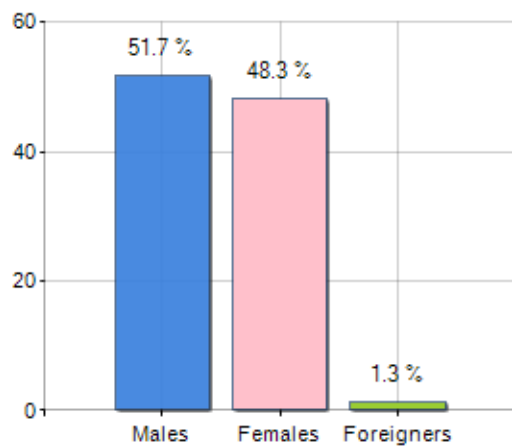

Territorial extension of **Province of BITLIS** and related population density, population per gender and number of households, average age and incidence of foreigners

TERRITORY

Region	Central East Anatolia
Sign	TR13
Municipality capital	-
Municipalities in Province	7
Surface (Km2)	8,416.50
Population density (Inhabitants/Kmq)	40.6

DEMOGRAPHIC DATA (YEAR 2017)

Inhabitants (N.)	341,474
Families (N.)	65,291
Males (%)	51.7
Females (%)	48.3
Foreigners (%)	1.3
Average age (years)	26.5
Average annual variation (2012/2017)	+0.00

MALES, FEMALES AND FOREIGNERS INCIDENCE (YEAR 2017)

△ Balance of nature = Births - Deaths

△ Migration balance = Registered - Deleted

Rankings Province of bitlis

the 5 most populated Municipalities: Tatvan, BITLIS, Güroymak, Ahlat e Hizan

is on 55° place among 81 provinces by demographic size

is on 72° place among 81 provinces per average age