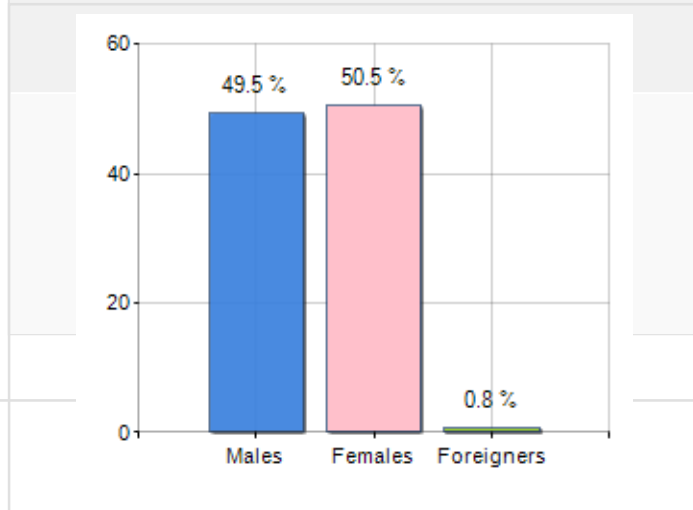

Territorial extension of **Province of BARTIN** and related population density, population per gender and number of households, average age and incidence of foreigners

TERRITORY	DEMOGRAPHIC DATA (YEAR 2020)
Region West Black Sea	Inhabitants (N.) 198,979
Sign Bartın	Families (N.) 65,880
Municipality capital -	Males (%) 49.5
Municipalities in Province 4	Females (%) 50.5
Surface (Km2) 2,281.32	Foreigners (%) 0.8
Population density (Inhabitants/Kmq) 87.2	Average age (years) 39.7
	Average annual variation (2015/2020) +0.85

MALES, FEMALES AND FOREIGNERS INCIDENCE (YEAR 2020)

▲ Natural balance = Births - Deaths

▲ Migration balance = Registered - Deleted

NOTE

Population: Fonte TURKSTAT

Males: Fonte TURKSTAT

Families: Fonte Elaborazioni Urbistat su dati TURKSTAT