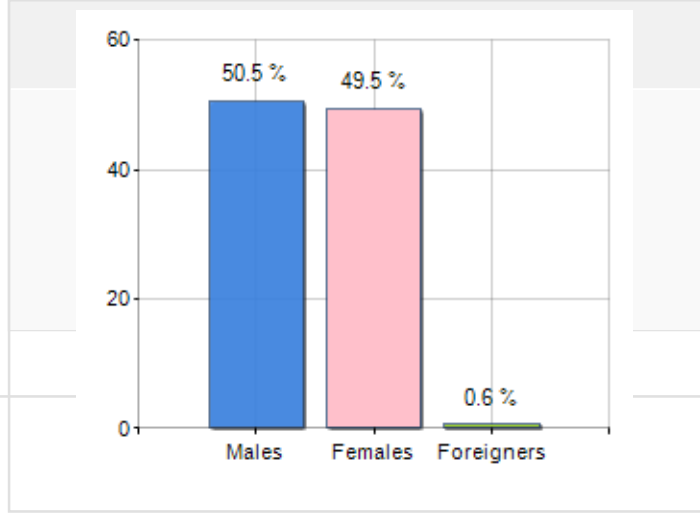

Territorial extension of **Municipality of BABAESKI** and related population density, population per gender and number of households, average age and incidence of foreigners

TERRITORY	DEMOGRAPHIC DATA (YEAR 2020)
Region West Marmara	Inhabitants (N.) 47,065
Province Kirklareli	Families (N.) 14,176
Sign Province Kirklareli	Males (%) 50.5
Hamlet of the municipality 0	Females (%) 49.5
Surface (Km2) 671.60	Foreigners (%) 0.6
Population density (Inhabitants/Kmq) 70.1	Average age (years) 43.4
	Average annual variation (2015/2020) -0.33

**MALES, FEMALES AND FOREIGNERS INCIDENCE (YEAR 2020)**

▲ Natural balance = Births - Deaths  
 ▲ Migration balance = Registered - Deleted

**NOTE**

Population: Fonte TURKSTAT  
 Males: Fonte TURKSTAT  
 Families: Fonte Elaborazioni Urbistat su dati TURKSTAT  
 Foreigners: Fonte Elaborazioni Urbistat su dati TURKSTAT  
 Surface (Km2): Fonte Elaborazioni Urbistat

**Rankings Municipality of babaeski**

is on 24° place among 60 municipalities in region by demographic size  
 is on 353° place among 973 municipalities in TURKEY by demographic size  
 is on 216° place among 973 municipalities in TURKEY per average age