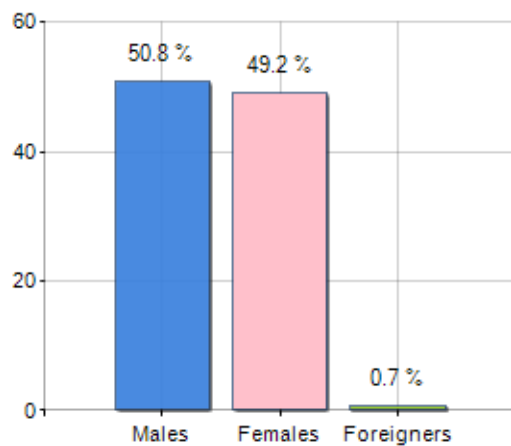

Territorial extension of **Municipality of AYDINCIK** and related population density, population per gender and number of households, average age and incidence of foreigners

TERRITORY	DEMOGRAPHIC DATA (YEAR 2017)
Region Mediterranean	Inhabitants (N.) 10,948
Province MERSIN	Families (N.) 4,380
Sign Province TR33	Males (%) 50.8
Hamlet of the municipality 0	Females (%) 49.2
Surface (Km2) 365.47	Foreigners (%) 0.7
Population density (Inhabitants/Kmq) 30.0	Average age (years) 37.8
	Average annual variation (2012/2017) +0.00

MALES, FEMALES AND FOREIGNERS INCIDENCE (YEAR 2017)

△ Balance of nature = Births - Deaths

△ Migration balance = Registered - Deleted

Rankings Municipality of aydincik

is on 87° place among 104 municipalities in region by demographic size

is on 757° place among 972 municipalities in TURKEY by demographic size

is on 453° place among 972 municipalities in TURKEY per average age