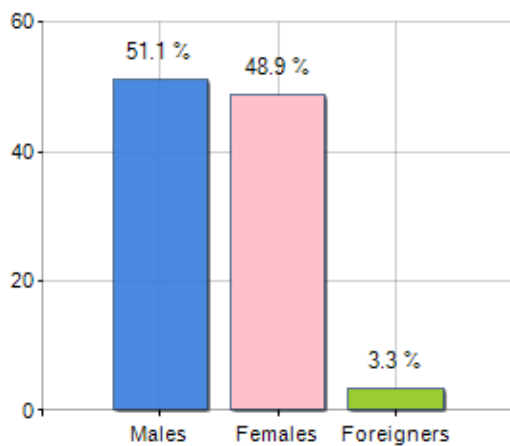

Territorial extension of **Municipality of AKSU** and related population density, population per gender and number of households, average age and incidence of foreigners

TERRITORY

Region	Mediterranean
Province	ANTALYA
Sign Province	TR7
Hamlet of the municipality	0
Surface (Km2)	438.40
Population density (Inhabitants/Kmq)	159.6

DEMOGRAPHIC DATA (YEAR 2017)

Inhabitants (N.)	69,967
Families (N.)	25,974
Males (%)	51.1
Females (%)	48.9
Foreigners (%)	3.3
Average age (years)	32.7
Average annual variation (2012/2017)	+0.00

MALES, FEMALES AND FOREIGNERS INCIDENCE (YEAR 2017)

△ Balance of nature = Births - Deaths

△ Migration balance = Registered - Deleted

Rankings Municipality of aksu

is on 38° place among 104 municipalities in region by demographic size

is on 273° place among 972 municipalities in TURKEY by demographic size

is on 751° place among 972 municipalities in TURKEY per average age