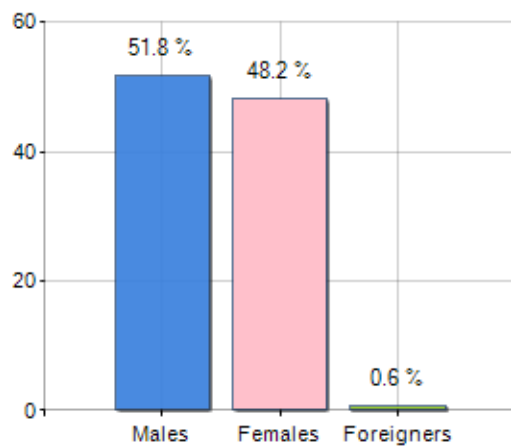

Territorial extension of **Province of AGRI** and related population density, population per gender and number of households, average age and incidence of foreigners

TERRITORY

Region	Northeast Anatolia
Sign	TR4
Municipality capital	-
Municipalities in Province	8
Surface (Km2)	11,292.11
Population density (Inhabitants/Kmq)	47.5

DEMOGRAPHIC DATA (YEAR 2017)

Inhabitants (N.)	536,285
Families (N.)	94,750
Males (%)	51.8
Females (%)	48.2
Foreigners (%)	0.6
Average age (years)	25.3
Average annual variation (2012/2017)	+0.00

MALES, FEMALES AND FOREIGNERS INCIDENCE (YEAR 2017)

△ Balance of nature = Births - Deaths

△ Migration balance = Registered - Deleted

Rankings Province of agri

the 5 most populated Municipalities: AGRI, Patnos, Dogubayazit, Diyadin e Eleskirt

is on 39° place among 81 provinces by demographic size

is on 79° place among 81 provinces per average age