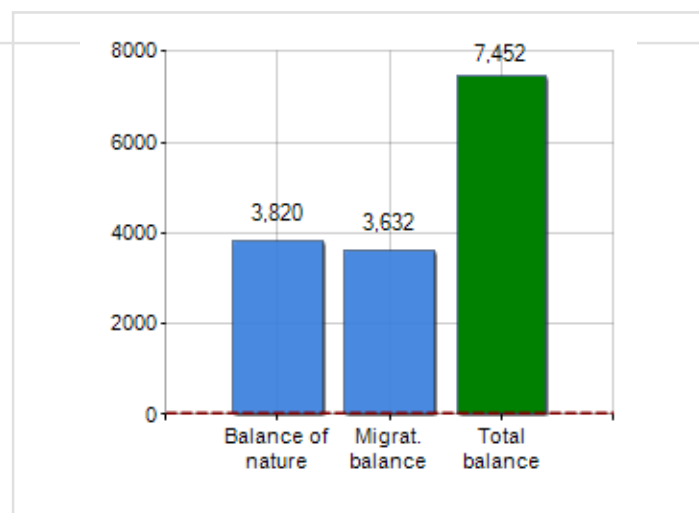

Territorial extension of **SLOVAKIA** and related population density, population per gender and number of households, average age and incidence of foreigners

TERRITORY	DEMOGRAPHIC DATA (YEAR 2019)
Capital	Inhabitants (N.) 5,457,873
Regions 8	Families (N.) 0
Provinces 72	Males (%) 48.8
Municipalities 2894	Females (%) 51.2
Surface (Km2) 49,026.71	Foreigners (%) 0.0
Population density (Inhabitants/Kmq) 111.3	Average age (years) 40.6
	Average annual variation (2015/2019) +0.15

DEMOGRAPHIC BALANCE (YEAR 2019)

▲ Balance of nature = Births - Deaths

▲ Migration balance = Registered - Deleted

Balance of nature ^[1], Migrat. balance ^[2]

Rankings Slovakia

the 5 most populated Municipalities: Kosice - mestská cast Juh, BRATISLAVA II, BRATISLAVA V, BRATISLAVA IV e Presov

5 with the highest average age are: Trenčiansky kraj, Nitriansky kraj, Trnavský kraj, Banskobystrický kraj e Bratislavský kraj

5 with the highest average age are: Okres Myjava, Okres Partizánske, Okres Piestany, Okres Turčianske Teplice e Okres Nové Zámky