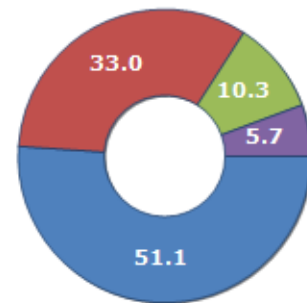

Resident families and related trend since (Year 2019), the average number of members of the family and its related trend since (Year 2019), civil status: bachelors/Bachelorette, married, divorced and widows / widowers in **Region INNLANDET**

CIVIL STATUS (YEAR 2019)

Civil Status	(n.)	%
Bachelors	0	0.00
Bachelorette	189,671	51.07
Married Males	0	0.00
Married Females	122,598	33.01
Divorced Males	0	0.00
Divorced Females	38,127	10.27
Widowers	0	0.00
Widows	20,989	5.65
Total Residents	371,385	100.00

CIVIL STATUS (YEAR 2019)

Rankings Region innlandet

is on 5° place among 6 regions for average number of components of the family

is on 5° place among 6 regions per % Bachelors/Bachelorette

is on 2° place among 6 regions per % Divorced Males/ Divorced Females