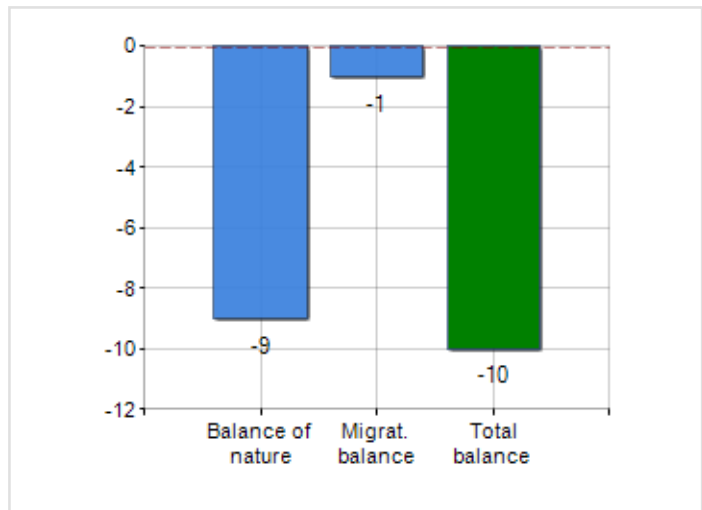

DEMOGRAPHIC BALANCE (YEAR 2019)

Balance of nature ^[1], Migrat. balance ^[2]

▲ Balance of nature = Births - Deaths

▲ Migration balance = Registered - Deleted

Rankings Municipality of vestre slidre