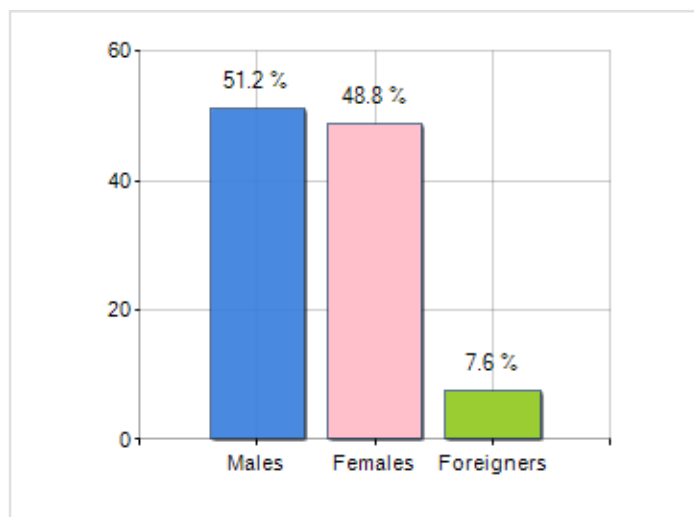

Territorial extension of **Municipality of VESTRE SLIDRE** and related population density, population per gender and number of households, average age and incidence of foreigners

TERRITORY

Region	Innlandet
Province	Innlandet
Sign Province	Innlandet
Hamlet of the municipality	0
Surface (Km2)	463.21
Population density (Inhabitants/Kmq)	4.6

DEMOGRAPHIC DATA (YEAR 2019)

Inhabitants (N.)	2,125
Families (N.)	999
Males (%)	51.2
Females (%)	48.8
Foreigners (%)	7.6
Average age (years)	43.9
Average annual variation (2015/2019)	-0.50

MALES, FEMALES AND FOREIGNERS INCIDENCE (YEAR 2019)

is on 275° place among 356 municipalities in NORWAY by demographic size

is on 109° place among 356 municipalities in NORWAY per average age
