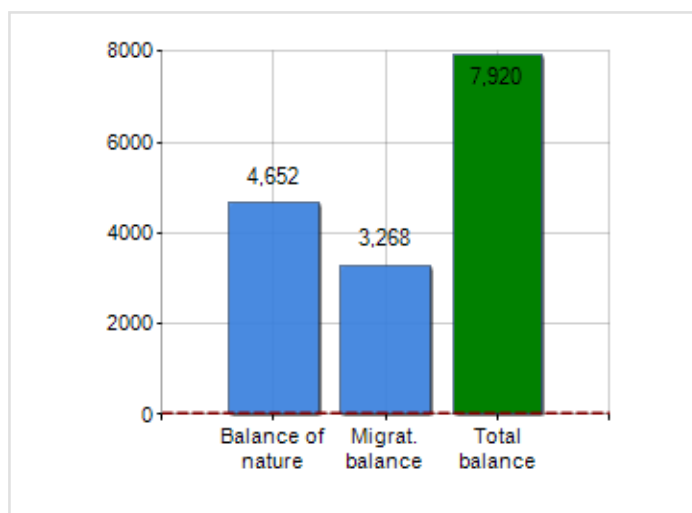

DEMOGRAPHIC BALANCE (YEAR 2019)

Balance of nature ^[1], Migrat. balance ^[2]

▲ Balance of nature = Births - Deaths

▲ Migration balance = Registered - Deleted

Rankings Region vestlandet