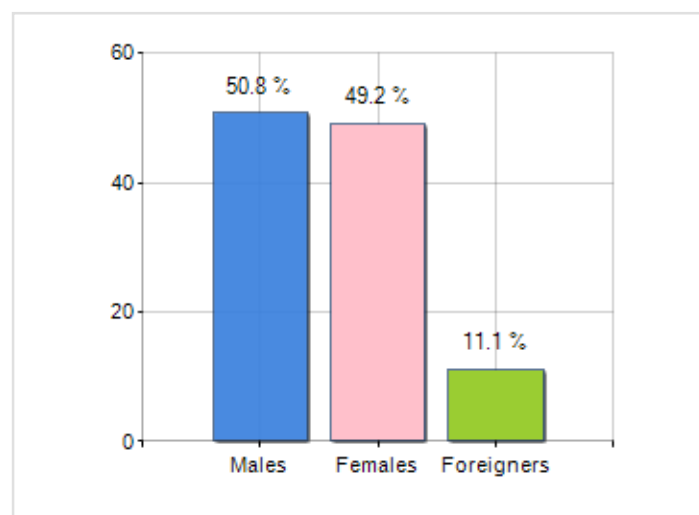

Territorial extension of **Region VESTLANDET** and related population density, population per gender and number of households, average age and incidence of foreigners

TERRITORY

Region	Vestlandet
Area	-
Municipality capital	-
Provinces in Region	3
Surface (Km2)	60,554.19
Population density (Inhabitants/Kmq)	22.8

DEMOGRAPHIC DATA (YEAR 2019)

Inhabitants (N.)	1,381,661
Families (N.)	610,308
Males (%)	50.8
Females (%)	49.2
Foreigners (%)	11.1
Average age (years)	39.4
Average annual variation (2015/2019)	+0.43

MALES, FEMALES AND FOREIGNERS INCIDENCE (YEAR 2019)