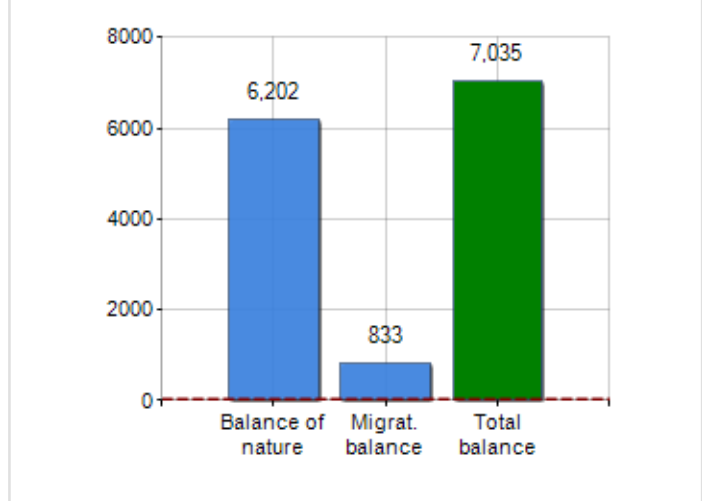

Territorial extension of **Region VESTLANDET** and related population density, population per gender and number of households, average age and incidence of foreigners

TERRITORY

Region	Vestlandet
Area	-
Municipality capital	BERGEN
Provinces in Region	4
Surface (Km2)	61,578.12
Population density (Inhabitants/Kmq)	22.2

DEMOGRAPHIC DATA (YEAR 2016)

Inhabitants (N.)	1,368,527
Families (N.)	596,169
Males (%)	50.8
Females (%)	49.2
Foreigners (%)	10.8
Average age (years)	39.0
Average annual variation (2011/2016)	+1.06

MALES, FEMALES AND FOREIGNERS INCIDENCE (YEAR 2016)

DEMOGRAPHIC BALANCE (YEAR 2016)

Balance of nature ^[1], Migrat. balance ^[2]

▲ Balance of nature = Births - Deaths

▲ Migration balance = Registered - Deleted

Rankings Region vestlandet

the 5 most populated Municipalities: BERGEN, STAVANGER, SANDNES, ÅLESUND e KARMØY

is on 3° place among 5 regions by demographic size

is on 5° place among 5 regions per average age
