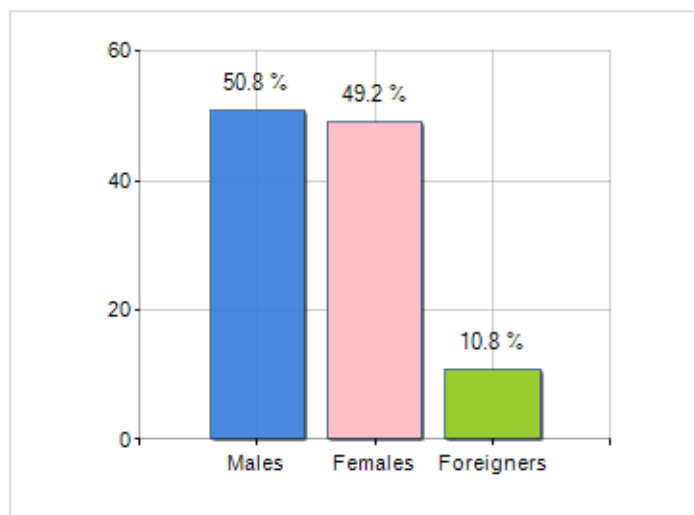

Territorial extension of **Region VESTLANDET** and related population density, population per gender and number of households, average age and incidence of foreigners

TERRITORY

Region	Vestlandet
Area	-
Municipality capital	BERGEN
Provinces in Region	4
Surface (Km2)	61,578.12
Population density (Inhabitants/Kmq)	22.2

DEMOGRAPHIC DATA (YEAR 2016)

Inhabitants (N.)	1,368,527
Families (N.)	596,169
Males (%)	50.8
Females (%)	49.2
Foreigners (%)	10.8
Average age (years)	39.0
Average annual variation (2011/2016)	+1.06

MALES, FEMALES AND FOREIGNERS INCIDENCE (YEAR 2016)

DEMOGRAPHIC BALANCE (YEAR 2016)

Balance of nature ^[1], Migrat. balance ^[2]

▲ Balance of nature = Births - Deaths

▲ Migration balance = Registered - Deleted

Rankings Region vestlandet

the 5 most populated Municipalities: BERGEN, STAVANGER, SANDNES, ÅLESUND e KARMØY

is on 3° place among 5 regions by demographic size

is on 5° place among 5 regions per average age
