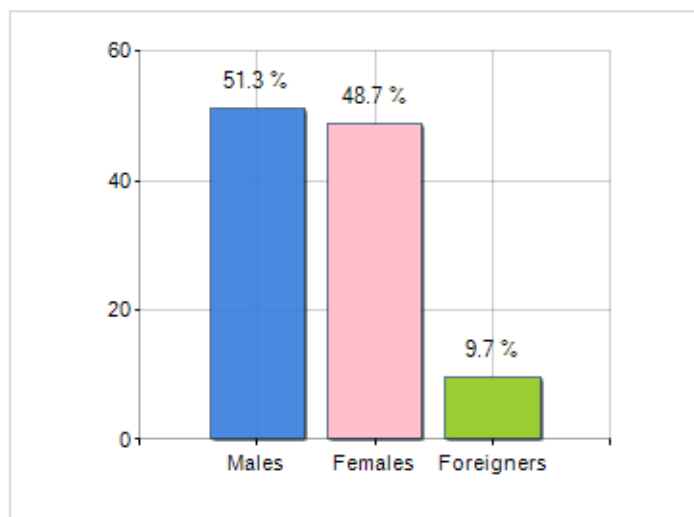

Territorial extension of **Municipality of SØR-FRON** and related population density, population per gender and number of households, average age and incidence of foreigners

TERRITORY

| | |
|--------------------------------------|-----------|
| Region | Innlandet |
| Province | Innlandet |
| Sign Province | Innlandet |
| Hamlet of the municipality | 0 |
| Surface (Km2) | 742.35 |
| Population density (Inhabitants/Kmq) | 4.2 |

DEMOGRAPHIC DATA (YEAR 2019)

| | |
|--------------------------------------|-------|
| Inhabitants (N.) | 3,119 |
| Families (N.) | 1,402 |
| Males (%) | 51.3 |
| Females (%) | 48.7 |
| Foreigners (%) | 9.7 |
| Average age (years) | 43.4 |
| Average annual variation (2015/2019) | -0.28 |

MALES, FEMALES AND FOREIGNERS INCIDENCE (YEAR 2019)

DEMOGRAPHIC BALANCE (YEAR 2019)

Balance of nature ^[1], Migrat. balance ^[2]

▲ Balance of nature = Births - Deaths

▲ Migration balance = Registered - Deleted