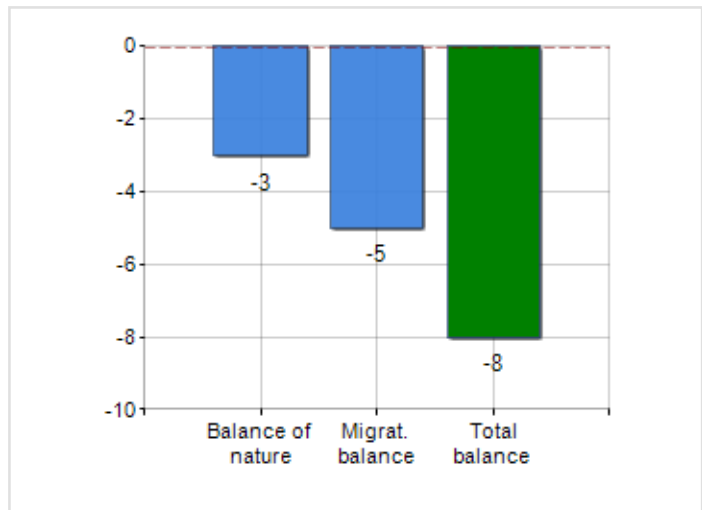

Territorial extension of **Municipality of SØR-FRON** and related population density, population per gender and number of households, average age and incidence of foreigners

TERRITORY

| | |
|--------------------------------------|-----------|
| Region | Innlandet |
| Province | Innlandet |
| Sign Province | Innlandet |
| Hamlet of the municipality | 0 |
| Surface (Km2) | 742.35 |
| Population density (Inhabitants/Kmq) | 4.2 |

DEMOGRAPHIC DATA (YEAR 2019)

| | |
|--------------------------------------|-------|
| Inhabitants (N.) | 3,119 |
| Families (N.) | 1,402 |
| Males (%) | 51.3 |
| Females (%) | 48.7 |
| Foreigners (%) | 9.7 |
| Average age (years) | 43.4 |
| Average annual variation (2015/2019) | -0.28 |

MALES, FEMALES AND FOREIGNERS INCIDENCE (YEAR 2019)

DEMOGRAPHIC BALANCE (YEAR 2019)

Balance of nature ^[1], Migrat. balance ^[2]

▲ Balance of nature = Births - Deaths

▲ Migration balance = Registered - Deleted