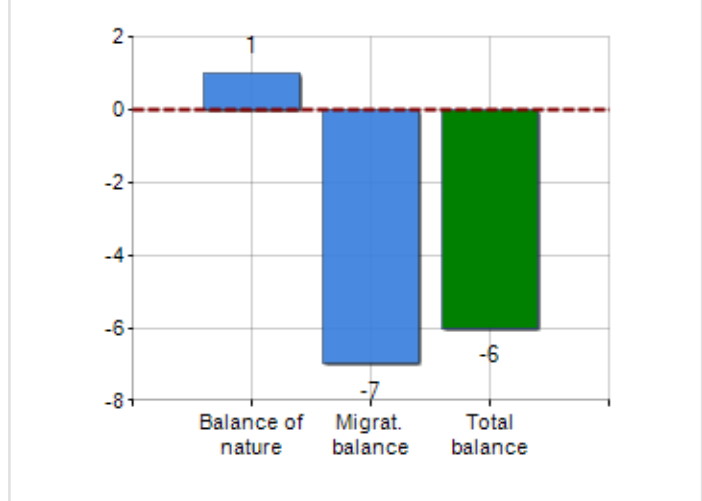

DEMOGRAPHIC BALANCE (YEAR 2019)

Balance of nature ^[1], Migrat. balance ^[2]

▲ Balance of nature = Births - Deaths

▲ Migration balance = Registered - Deleted

Rankings Municipality of søndre land