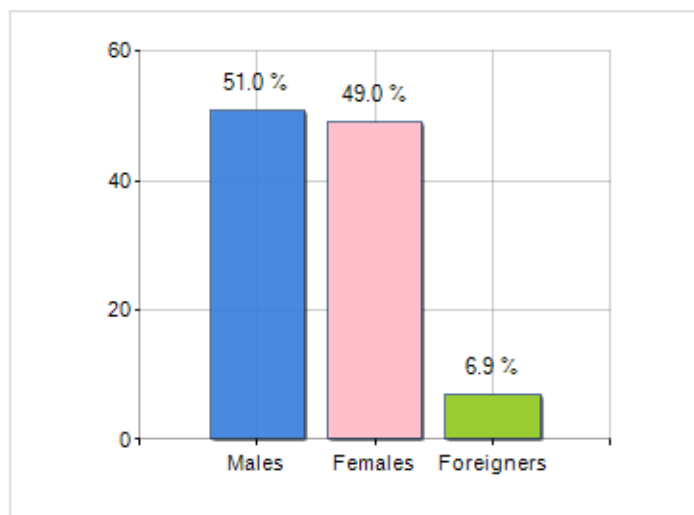

Territorial extension of **Municipality of SØNDRE LAND** and related population density, population per gender and number of households, average age and incidence of foreigners

TERRITORY

Region	Innlandet
Province	Innlandet
Sign Province	Innlandet
Hamlet of the municipality	0
Surface (Km2)	727.98
Population density (Inhabitants/Kmq)	7.7

DEMOGRAPHIC DATA (YEAR 2019)

Inhabitants (N.)	5,617
Families (N.)	2,670
Males (%)	51.0
Females (%)	49.0
Foreigners (%)	6.9
Average age (years)	44.1
Average annual variation (2015/2019)	-0.62

MALES, FEMALES AND FOREIGNERS INCIDENCE (YEAR 2019)