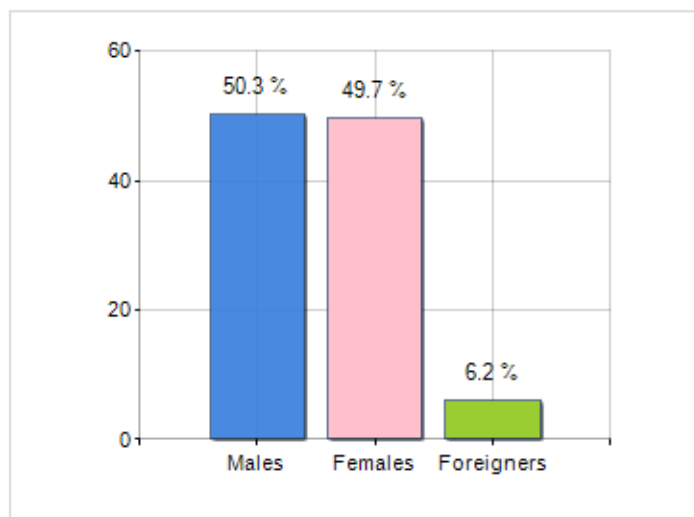

Territorial extension of **Municipality of NORD-FRON** and related population density, population per gender and number of households, average age and incidence of foreigners

TERRITORY

Region	Innlandet
Province	Innlandet
Sign Province	Innlandet
Hamlet of the municipality	0
Surface (Km2)	1,141.15
Population density (Inhabitants/Kmq)	5.0

DEMOGRAPHIC DATA (YEAR 2019)

Inhabitants (N.)	5,723
Families (N.)	2,688
Males (%)	50.3
Females (%)	49.7
Foreigners (%)	6.2
Average age (years)	44.4
Average annual variation (2015/2019)	-0.08

MALES, FEMALES AND FOREIGNERS INCIDENCE (YEAR 2019)