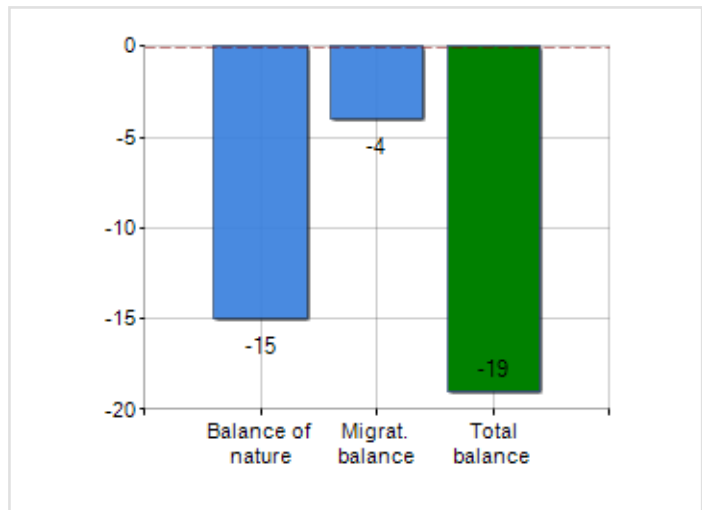

DEMOGRAPHIC BALANCE (YEAR 2019)

Balance of nature ^[1], Migrat. balance ^[2]

△ Balance of nature = Births - Deaths

△ Migration balance = Registered - Deleted

Rankings Municipality of nord-fron